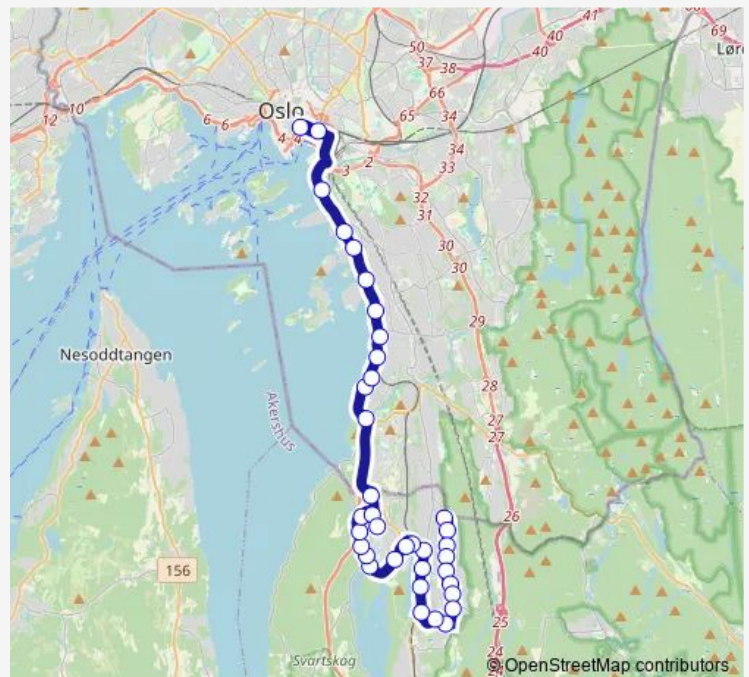

Gjersjøen

Oppegård næringspark

Sagveien

Route schedule

Tårnåsen — Jernbanetorget

Monday	04:34-00:04 ⁺¹
Tuesday	04:34-00:04 ⁺¹
Wednesday	04:34-00:04 ⁺¹
Thursday	04:34-00:04 ⁺¹
Friday	04:34-00:04 ⁺¹
Saturday	05:34-00:04 ⁺¹
Sunday	05:34-00:04 ⁺¹

Route info

Direction: Tårnåsen

Stops: 37

Trip Duration: 0 hour 49 min

83 — Jernbanetorget - Tårnåsen

BusMaps

Trollåsen

Lienga

Route info

Direction: Jernbanetorget

Stops: 37

Trip Duration: 0 hour 49 min

Solbråtan stasjon

HV-huset

Sofiemyråsen

Granholtet