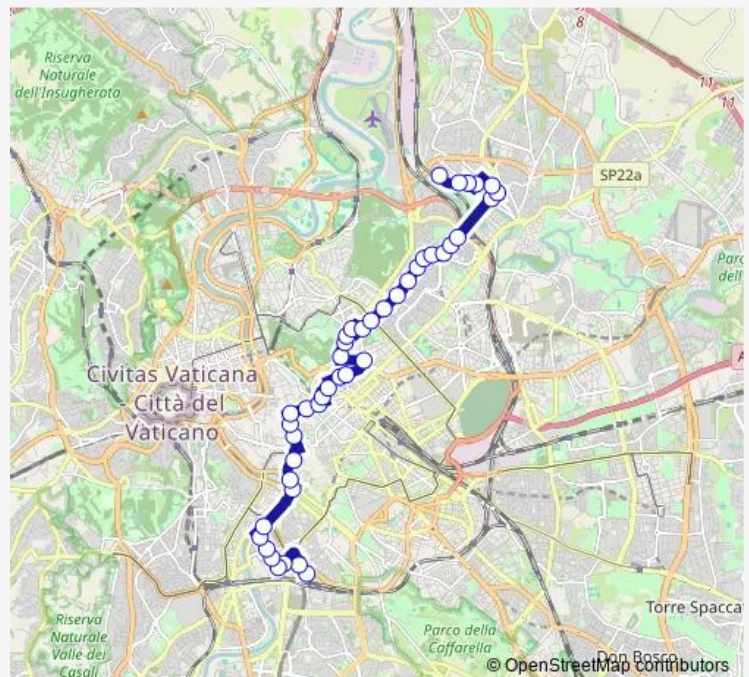

### Route schedule

L.GO VALSABBIA — Partigiani (Fs)

Monday 05:30-24:00

Tuesday 05:30-24:00

Wednesday 05:30-24:00

Thursday 05:30-24:00

Friday 05:30-24:00

Saturday 05:30-24:00

### Route info

Direction: L.GO VALSABBIA

Stops: 41

Trip Duration: 1 hour 14 min

Boncompagni/Marche

Veneto/Emilia

Barberini (Ma)

Tritone/Barberini (Ma)

Tritone/Fontana Trevi

S. CLAUDIO

Corso/Minghetti

Plebiscito

ARA COELI/PIAZZA VENEZIA

Teatro Marcello/ARA Coeli

Petroselli

Bocca Della Verita'

## Route info

Direction: Partigiani (Fs)

Stops: 43

Trip Duration: 1 hour 5 min

PO/Simeto

Buenos Aires

Tagliamento/Clitunno

Sebino