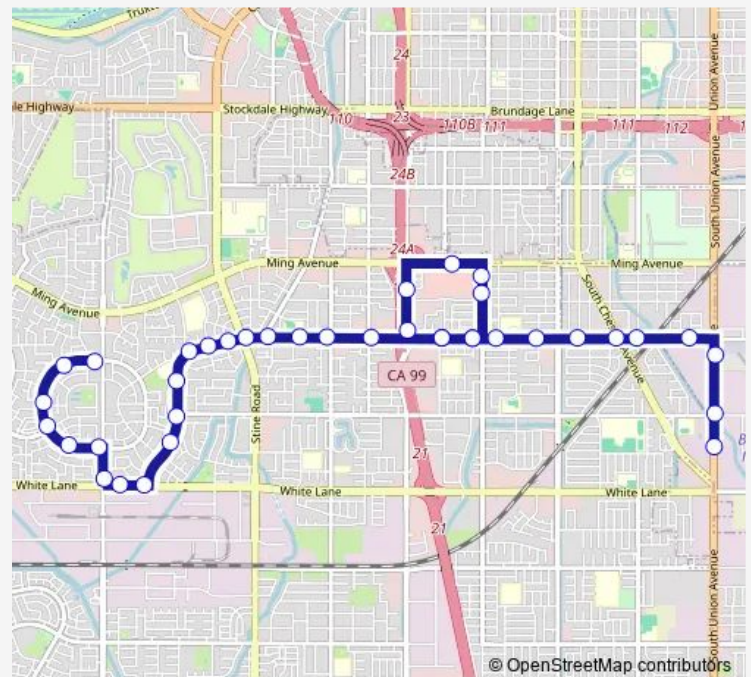

Ming & Hughes

Wible @ Southwest Transit Center

Ming & Valley Plaza

Route schedule

Half Moon & Ashe — Field

Monday 06:30-17:45

Tuesday 06:30-17:45

Wednesday 06:30-17:45

Thursday 06:30-17:45

Friday 06:30-17:45

Saturday 06:30-17:45

Sunday 06:30-17:45

Route info

Direction: Half Moon & Ashe

Stops: 33

Trip Duration: 0 hour 45 min

White Lane & South H

White Lane & Monitor

White Lane & Gordon

South Union & White Lane

Field

Direction

Field — Half Moon & Ashe

38 stops

Friday 06:49-18:30

Saturday 06:49-18:30

Sunday 06:49-18:30

Route info

Direction: Field

Stops: 38

Trip Duration: 0 hour 45 min

Wilson & Westholme