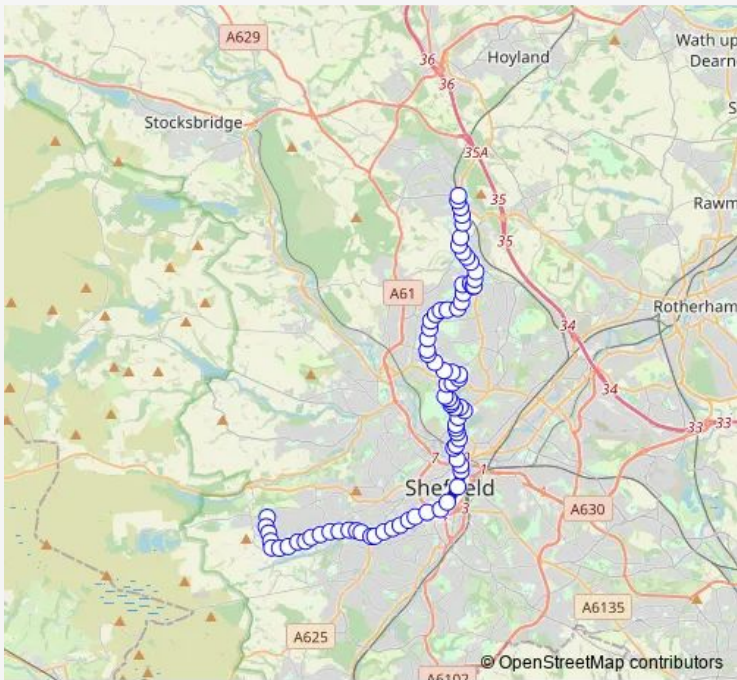

Bus 83 Chapeltown - Fulwood

[Go to website](#)

Direction
Mill Road/St Wandrilles Close — Crimicar Lane/Westminster Crescent

73 stops

[Open route schedule](#)

- Mill Road/St Wandrilles Close
- Church Street/Mill Road
- St Marys Lane/Church Street
- High Street/St Marys Close
- High Street/Sycamore Road
- Tunwell Avenue/Wordsworth Avenue
- Wheata Road/Tunwell Avenue
- Colley Crescent/Rokeby Drive
- Colley Road/Colley Crescent
- Colley Road/Turie Avenue
- Holgate Avenue/Holgate Crescent
- Holgate Avenue/Margetson Road
- Adlington Road/Deerlands Avenue
- Adlington Road/Falstaff Road
- Southey Hill/North Hill Road
- Moonshine Lane/Galsworthy Road
- Moonshine Lane/Southey Rise
- Herries Road/Herries Drive
- Herries Road/Boynton Road
- Herries Road/Longley Lane
- Norwood Avenue/Fairbank Road

Route schedule
Mill Road/St Wandrilles Close — Crimicar Lane/Westminster Crescent

Monday	—
Tuesday	—
Wednesday	04:58
Thursday	—
Friday	—
Saturday	—
Sunday	—

Route info

Direction: Mill Road/St Wandrilles Close

Stops: 73

Trip Duration: 0 hour 52 min

83 — Chapeltown - Fulwood **BusMaps**