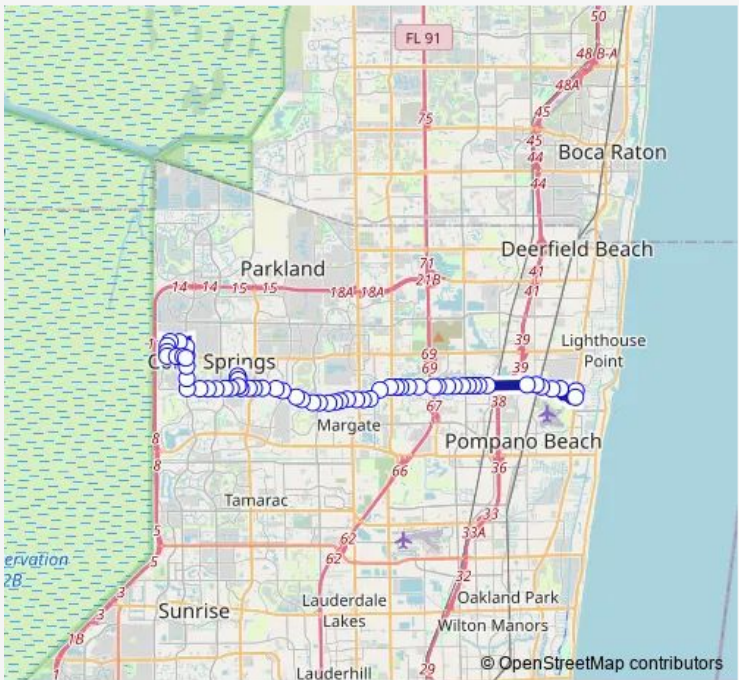

Bus 83 Copans Rd/Royal Plam Blv Local

[Go to website](#)

Direction
 Coral Ridge D/Sample R — US1/Copans R
 59 stops
[Open route schedule](#)

- Coral Ridge D/Sample R
- Coral Ridge D/NW 30 S
- Coral Ridge D/NW 30 S
- Coral Ridge D/NW 26 C
- Coral Ridge D/Royal Palm B
- Royal Palm B/Coral Ridge D
- Royal Palm B/NW 112 A
- Royal Palm B/NW 112 A
- Royal Palm B/NW 112 A
- Royal Palm B/NW 107 A
- Royal Palm B/NW 107 A
- Royal Palm B/Coral Springs D
- Royal Palm B/NW 101 A
- NW 99 A/NW 23 S
- NW 99 A/NW 26 S
- ST Andrews Twr
- NW 99 A/NW 26 S
- NW 99 A/NW 23 S
- Royal Palm B/NW 99 A
- Royal Palm B/University D
- Royal Palm B/University D

Route schedule
 Coral Ridge D/Sample R — US1/Copans R

Monday	05:38-20:48
Tuesday	05:38-20:48
Wednesday	05:38-20:48
Thursday	05:38-20:48
Friday	05:38-20:48
Saturday	06:12-20:12
Sunday	09:05-19:05

Route info
 Direction: Coral Ridge D/Sample R
 Stops: 59
 Trip Duration: 0 hour 42 min

83 — Copans Rd/Royal Plam Blv Local **BusMaps**

Royal Palm B/NW 89 D

Royal Palm B/Park Summit

Royal Palm B/Riverside D

Royal Palm B/Sunflower D

Royal Palm B/Sunflower D

Royal Palm B/Rock Island R

Royal Palm B/Rock Island R