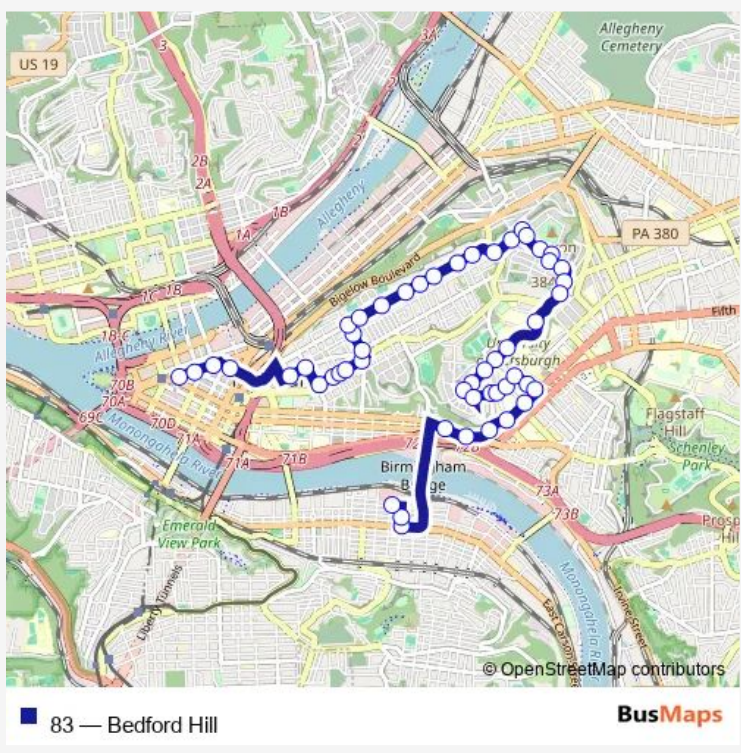

Bus 83 Bedford Hill

[Go to website](#)

Direction
 LIBERTY AVE + MARKET ST — WHARTON ST + S 20TH
 52 stops
[Open route schedule](#)

- LIBERTY AVE + MARKET ST
- Liberty AVE + Sixth Ave
- Liberty AVE + 9TH St
- SEVENTH AVE + WILLIAM PENN PL
- WYLIE AVE AT FULLERTON ST
- WYLIE AVE AT CRAWFORD ST
- CENTRE AVE AT CRAWFORD ST FS
- Centre AVE + Miller
- CENTRE AVE + ROBERTS ST
- Centre AVE + Heldman
- Centre AVE + Dinwiddie
- Devilliers ST + Wylie Ave
- Devilliers ST + Webster Ave
- Devilliers ST + Bedford Ave
- Bedford AVE + Erin St
- Bedford AVE + Kirkpatrick
- Bedford AVE + Somers Dr
- Bedford AVE + Duff St
- Bedford AVE + Watt Lane
- Bedford AVE + Morgan St
- Bedford AVE + Wandless St

Route info
 Direction: LIBERTY AVE + MARKET ST
 Stops: 52
 Trip Duration: 0 hour 38 min

Bedford AVE + Herron Ave

Webster AVE + Mcneil

Webster AVE + Orion

Orion ST + Milwaukee

Clarissa ST + Lyon

Clarissa ST + Camp

WHARTON ST + S 20TH

Direction

WHARTON ST + S 20TH — LIBERTY AVE + MARKET ST

57 stops

[Open route schedule](#)

WHARTON ST + S 20TH

S 20th ST + E Carson

E Carson ST + 21st St

Direction: WHARTON ST + S 20TH

Stops: 57

Trip Duration: 0 hour 41 min

Bryn Mawr RD + Andover

Bryn Mawr RD + Iowa

Adelaide ST + Iowa

Adelaide ST + Camp

Adelaide ST + Milwaukee