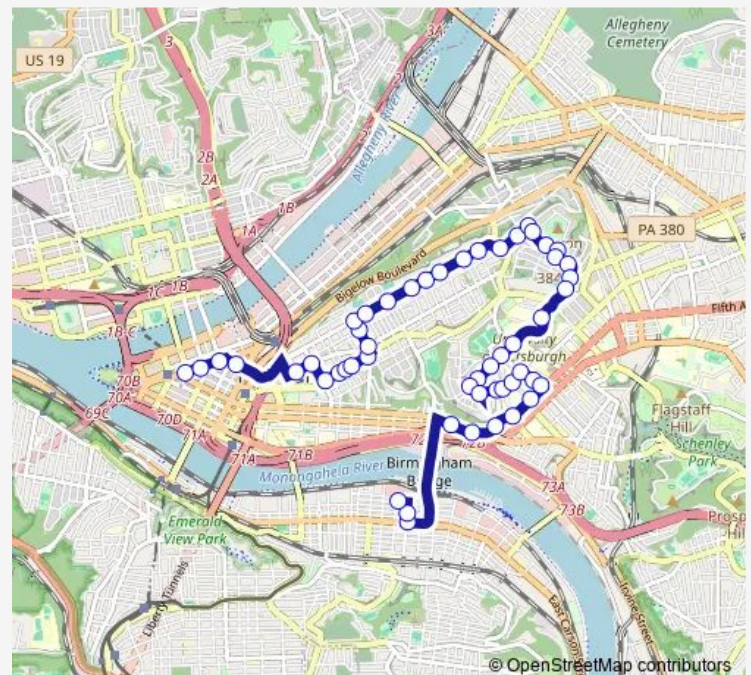

Thursday 05:50-23:45

Friday 05:50-23:45

Saturday 06:20-23:56

Sunday 06:37-23:46

Route info

Direction: Liberty AVE + Market St

Stops: 53

Trip Duration: 0 hour 37 min

83 — Bedford Hill

BusMaps

Bedford AVE + Wandless St

Bedford AVE + Herron Ave

Webster AVE + Mcneil

Webster AVE + Orion

Orion ST + Milwaukee

Clarissa ST + Lyon

Clarissa ST + Camp

Camp ST + Bryn Mawr

Bryn Mawr RD + Iowa

Bryn Mawr RD + Andover

Centre AVE + Bryn Mawr

VA Hospital Transit Loop + Shelter

Allequippa ST + Sutherland DR Fs

Allequippa ST + Darragh

Route info

Direction: Wharton ST + S 20th

Stops: 57

Trip Duration: 0 hour 56 min

Bryn Mawr RD + Andover

Bryn Mawr RD + Iowa

Adelaide ST + Iowa

Adelaide ST + Camp