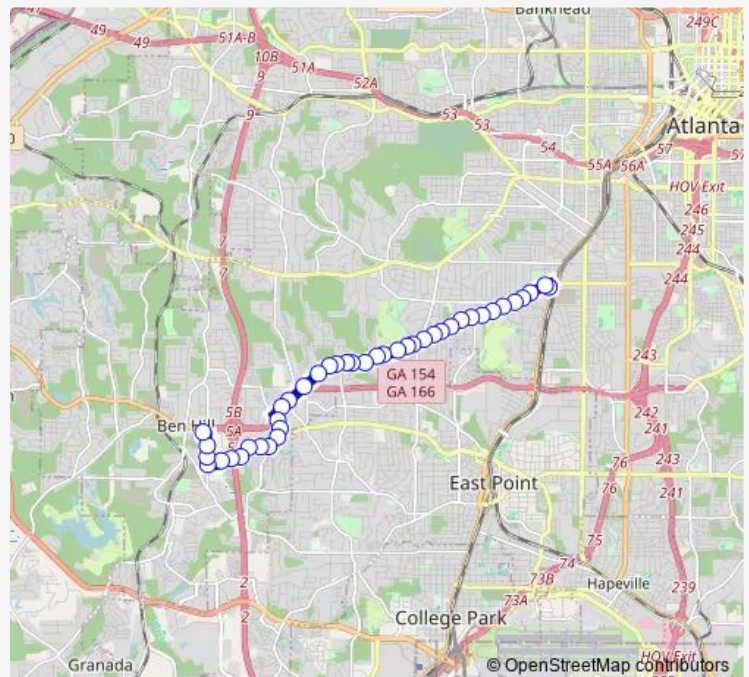

Campbellton RD SW @ 2231

Campbellton RD SW @ Willis Mill RD Sw

Campbellton RD @ Bent Creek Way

Campbellton RD SW @ Wells DR Sw

Campbellton RD SW @ Sandringham DR Sw

Route schedule

Oakland City Station — Barge RD Park & Ride

Monday 05:00-01:35⁺¹

Tuesday 05:00-01:35⁺¹

Wednesday 05:00-01:35⁺¹

Thursday 05:00-01:35⁺¹

Friday 05:00-01:35⁺¹

Saturday 05:45-01:35⁺¹

Sunday 05:45-01:35⁺¹

Route info

Direction: Oakland City Station

Stops: 41

Trip Duration: 0 hour 23 min

83 — Campbellton Road

Campbellton RD SW @ 2605

Campbellton RD SW @ Dodson Rd

Campbellton RD SW @ 2775

Campbellton RD SW @ Harbin Rd

Route info

Direction: Barge RD Park & Ride

Stops: 43

Trip Duration: 0 hour 27 min

Campbellton RD @ Willis Mill Rd

Campbellton RD SW @ 2280

Campbellton RD @ 2170

Campbellton RD @ Delowe Dr