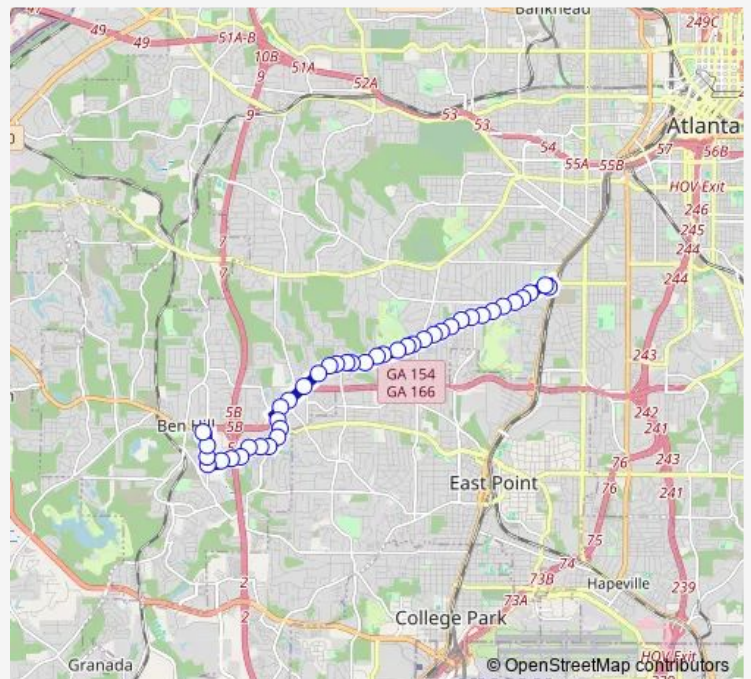

Bus 83 Campbellton Road

[Go to website](#)

Direction
 Oakland City Station — BARGE RD PARK & RIDE
 41 stops
[Open route schedule](#)

- Oakland City Station
- Campbellton RD SW @ Oakland DR Sw
- Campbellton RD SW @ Epworth ST Sw
- Campbellton RD SW @ Lorenzo DR Sw
- Campbellton RD SW @ Venetian DR Sw
- Campbellton RD SW @ 1473
- Campbellton RD SW @ Alma ST Sw
- Campbellton RD SW @ Ridgewood LN Sw
- Campbellton RD SW @ Stanton RD Sw
- Campbellton RD SW @ Willowbrook DR Sw
- Campbellton RD SW @ 1843
- Campbellton RD SW @ Timothy DR Sw
- Campbellton RD @ Honeysuckle Ln
- Campbellton RD @ Centra Villa Dr
- Campbellton RD SW @ Delowe DR Sw
- Campbellton RD SW @ 2191
- Campbellton RD SW @ 2231
- Campbellton RD SW @ Willis Mill RD Sw
- Campbellton RD @ Bent Creek Way
- Campbellton RD SW @ Wells DR Sw
- Campbellton RD SW @ Sandringham DR Sw

Route schedule

Oakland City Station — BARGE RD PARK & RIDE

Monday	05:00-01:35 ⁺¹
Tuesday	05:00-01:35 ⁺¹
Wednesday	05:00-01:35 ⁺¹
Thursday	05:00-01:35 ⁺¹
Friday	05:00-01:35 ⁺¹
Saturday	05:45-01:35 ⁺¹
Sunday	05:45-01:35 ⁺¹

Route info

Direction: Oakland City Station
 Stops: 41
 Trip Duration: 0 hour 25 min

83 — Campbellton Road

CAMPBELLTON RD SW @ 2605

Campbellton RD SW @ Dodson Rd

Campbellton RD SW @ 2775

Campbellton RD SW @ Harbin Rd