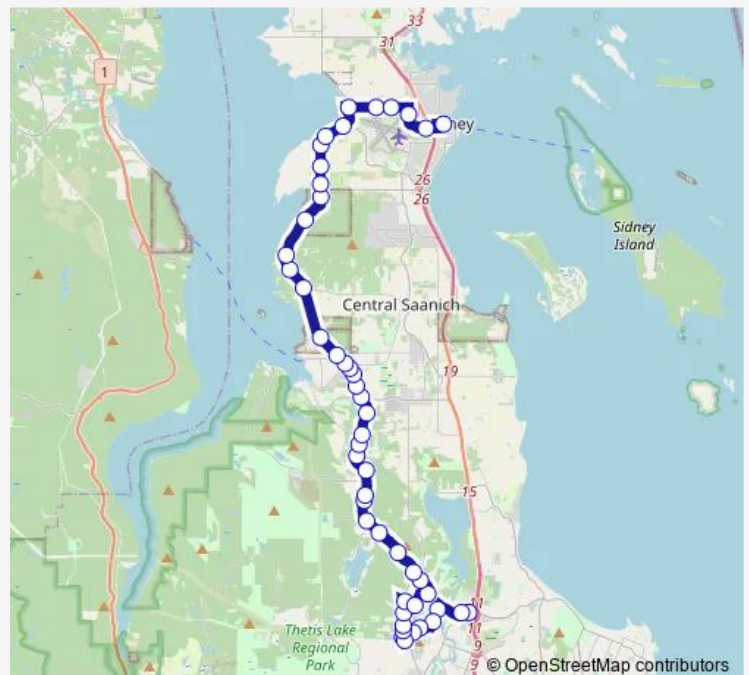

Thursday 06:55-07:47

Friday 06:55-07:47

Saturday —

Sunday —

**Route info**

Direction: James White Blvd at Fifth St

Stops: 63

Trip Duration: 0 hour 52 min

Saturday 09:30-18:30

Sunday 10:00-16:00

**Route info**

Direction: James White Blvd at Fifth St

Stops: 62

Trip Duration: 0 hour 58 min

Verdier Ave at Hagan Rd

Verdier Ave at Brentwood Dr

Mills Rd at Avenger Way

Mcdonald Park Rd at Henry Ave W

Beacon Ave W at Hwy 17

James White Blvd at Fifth St

83 Bus time schedules and route maps are available in an offline PDF at [busmaps.com](https://busmaps.com). Use the [busmaps.com](https://busmaps.com) website to see live bus times, train schedule or subway schedule, and step-by-step directions for all public transit in Victoria