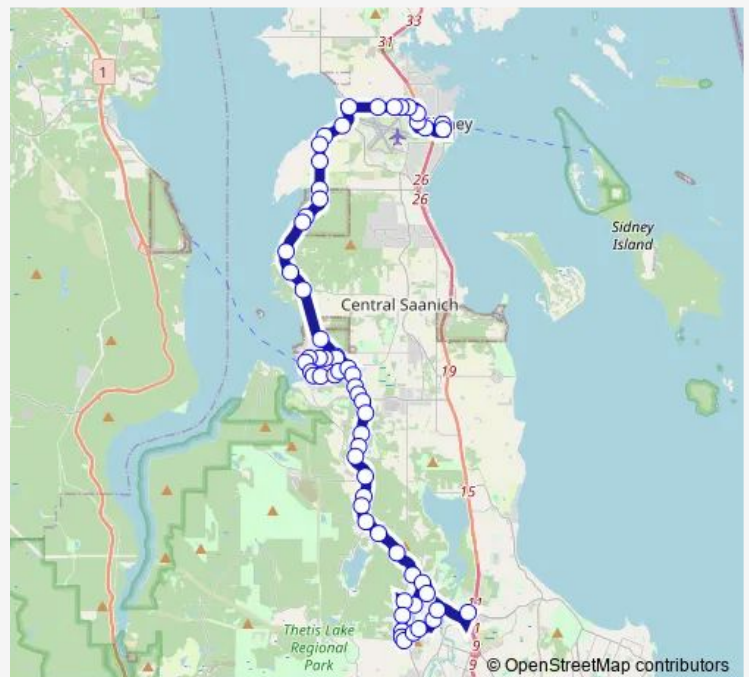

Bus 83 Sidney / Brentwood / Royal Oak

[Go to website](#)

Direction
 James White Blvd at Fifth St — Royal Oak Exch Bay D
 62 stops
[Open route schedule](#)

- James White Blvd at Fifth St
- Fifth St at Beacon Ave - Sidney Town Ctr
- Beacon Ave W at Hwy 17
- Galaran Rd at Skylark Lane
- Galaran Rd at Henry Ave W
- Mills Rd W at Mcdonald Park Rd
- 1900 Blk Mills Rd
- Mills Rd at Avenger Way
- Mills Rd at Littlewood Rd
- Mills Rd at W Saanich Rd
- W Saanich Rd at Willingdon Rd
- 9700 Blk W Saanich Rd
- W Saanich Rd at Ardmore Dr
- W Saanich Rd at Bradley Dyne Rd
- W Saanich Rd at Mctavish Rd
- W Saanich Rd at Pauquachin Lane
- W Saanich Rd at Theh Le Lum Lane
- 8700 Blk W Saanich Rd
- W Saanich Rd at Lawrence Rd
- W Saanich Rd at Mcphail Rd
- W Saanich Rd at Mt Newton X Rd

Route schedule

James White Blvd at Fifth St — Royal Oak Exch Bay D

Monday	07:59-19:32
Tuesday	07:59-19:32
Wednesday	07:59-19:32
Thursday	07:59-19:32
Friday	07:59-19:32
Saturday	09:30-18:30
Sunday	10:00-16:00

Route info

Direction: James White Blvd at Fifth St
 Stops: 62
 Trip Duration: 0 hour 51 min

W Saanich Rd at Shaker Church Rd

W Saanich Rd at Verdier Ave

Verdier Ave at W Saanich Rd

Verdier Ave at Holly Park Rd

Friday 06:55-07:47

Saturday —

Sunday —

Route info

Direction: James White Blvd at Fifth St

Stops: 63

Trip Duration: 0 hour 53 min

Verdier Ave at Hagan Rd