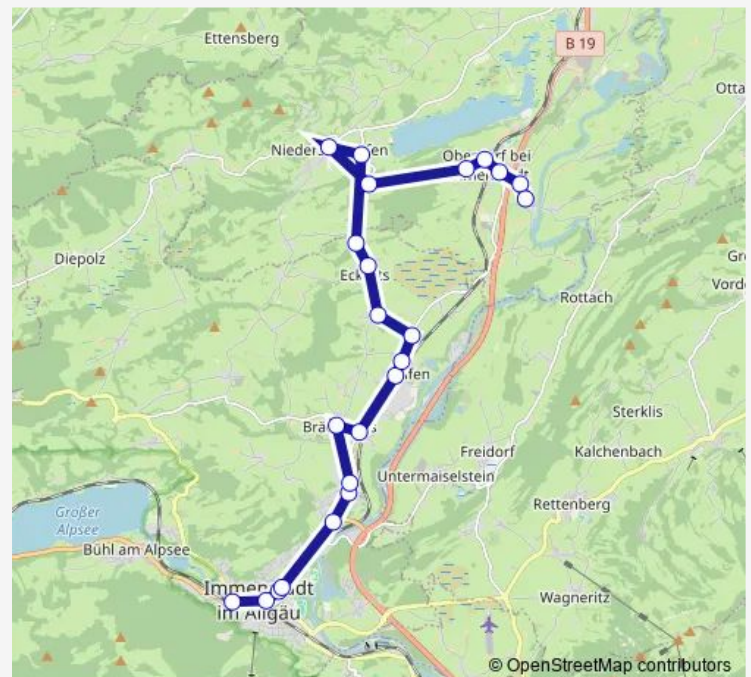

### Route info

Direction: Immenstadt

Stops: 19

Trip Duration: 0 hour 27 min