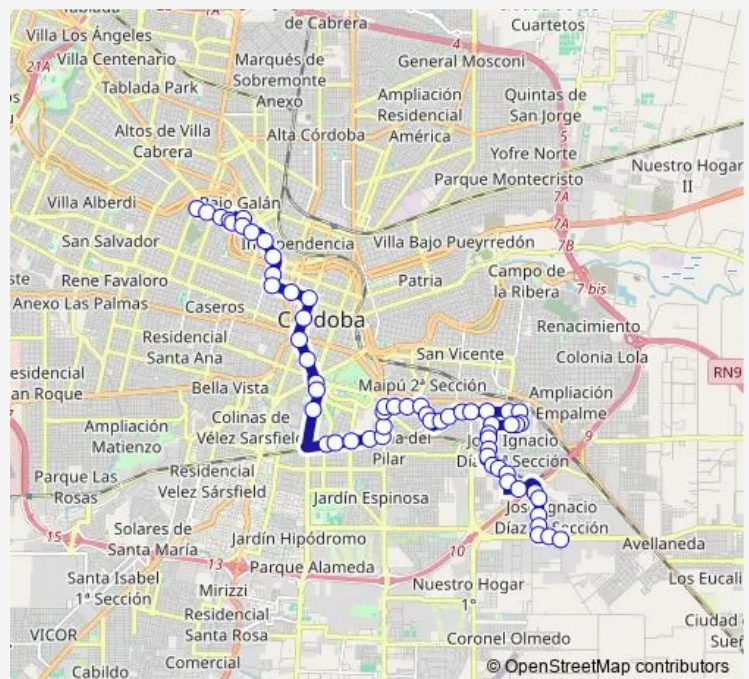

Avenida Colón 529

Avenida Colón 227

Avenida Vélez Sarsfield 134

Avenida Hipólito Yrigoyen 30

Buenos Aires 724

Avenida Hipólito Yrigoyen 686

Avenida Concepción Arenal 762

Avenida Ciudad De Valparaíso S/N

Avenida Cruz Roja Argentina 927

Route schedule

Doctor Ángel Roffo 2613 — Avenida General Manuel Savio 5440

Monday 00:04-23:34

Tuesday 00:04-23:34

Wednesday 00:04-23:34

Thursday 00:04-23:34

Friday 00:04-23:34

Saturday 00:13-23:43

Sunday 00:13-23:43

Route info

Direction: Doctor Ángel Roffo 2613

Stops: 60

Trip Duration: 0 hour 57 min

Cruz Roja Argentina 1047

Avenida Cruz Roja Argentina 1317

Friday 00:05-23:35

Saturday 00:18-23:48

Sunday 00:18-23:48

Route info

Direction: Avenida General Manuel Savio 5438

Stops: 58

Trip Duration: 0 hour 59 min

Castilla 2237