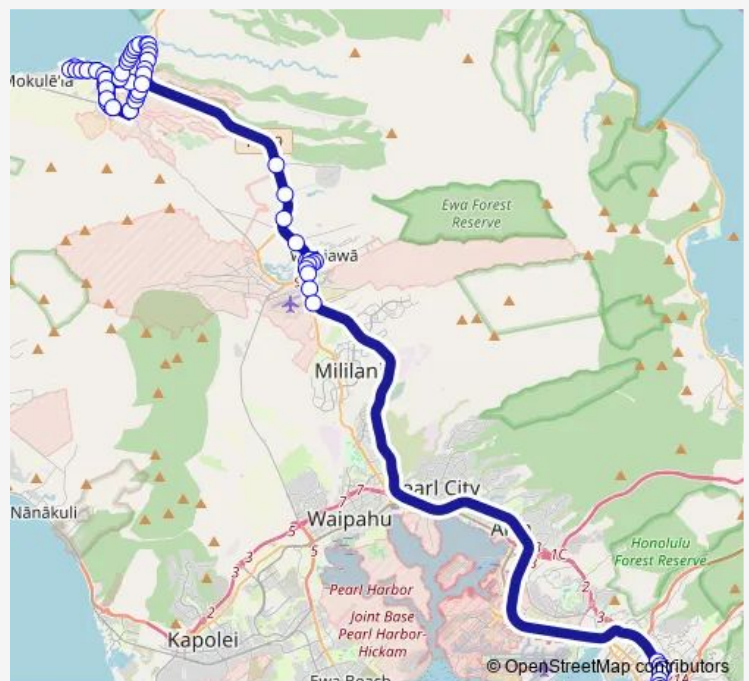

Thursday 06:17

Friday 06:17

Saturday —

Sunday —

Route info

Direction: California AVE + OPP Grand View PI

Stops: 43

Trip Duration: 0 hour 57 min

83 — Wahiawa Town Express

California AVE + OPP Rose St

California AVE + OPP Ihoiho Pl

California AVE + Wahiawa District Park

Wahiawa Transit Center East

California AVE + Lehua St

California AVE + Mango St

Kamehameha HWY + Olive Ave

Kamehameha HWY + Ohai St

Kamehameha HWY + Santos Dumont Ave

Leilehua Golf Course RD + OPP Wahiawa Park & Ride

Vineyard BL + Palama St

Vineyard BL + PUA Ln

Vineyard BL + Liliha St

Liliha ST + N King St

N King ST + N Beretania St

Direction: Weed Circle + Kamehameha Hwy

Stops: 76

Trip Duration: 1 hour 31 min

Waiialua Beach RD + Kuoha St

Goodale AVE + Waiialua Beach Rd

Goodale AVE + OPP Nauahi St

Goodale AVE + OPP Haona St

Farrington HWY + Kaupe Rd