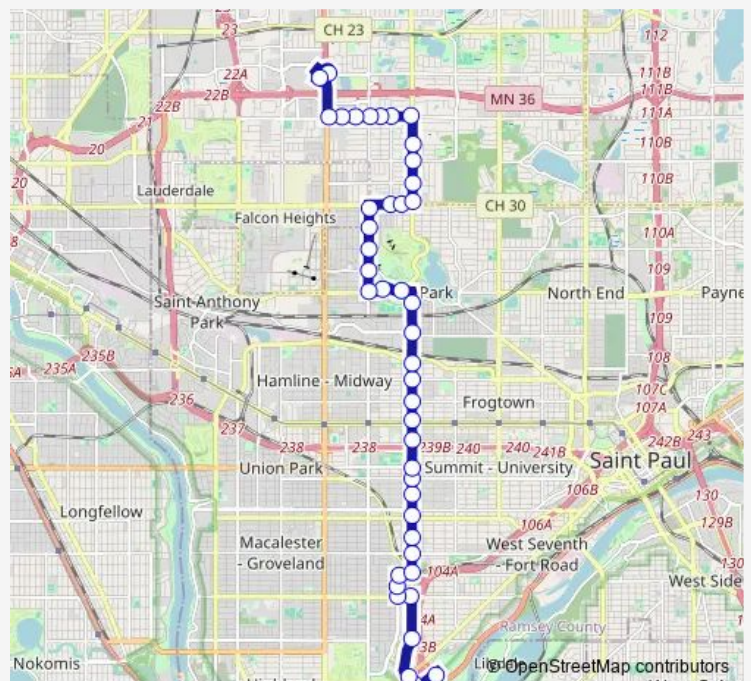

Lexington Pkwy & Minnehaha Ave

Lexington Pkwy & Hubbard Ave

Lexington Pkwy & Front Ave

Route schedule

Montreal Cir & Summit Brewing — Rosedale Transit Center & Gate B

Monday 06:02-18:32

Tuesday 06:02-18:39

Wednesday 06:02-18:39

Thursday 06:02-18:32

Friday 06:02-18:32

Saturday 08:09-18:39

Sunday 08:09-18:39

Route info

Direction: Montreal Cir & Summit Brewing

Stops: 44

Trip Duration: 0 hour 33 min

Lexington Pkwy & Como Ave (Wynne Ave)

Como Ave & Como Park Pool

Como Ave & West Picnic Grounds

Como Ave & Hamline Ave

Hamline Ave & Midway Pkwy

Hamline Ave & Arlington Ave

Hamline Ave & Hoyt Ave

Hamline Ave & California Ave

Rosedale Transit Center & Gate B — Montreal Cir & Summit Brewing

42 stops

[Open route schedule](#)

Rosedale Transit Center & Gate B

Co Rd B & Har Mar Mall

Co Rd B & Albert St

Co Rd B & Hamline Ave

Co Rd B & Dellwood St