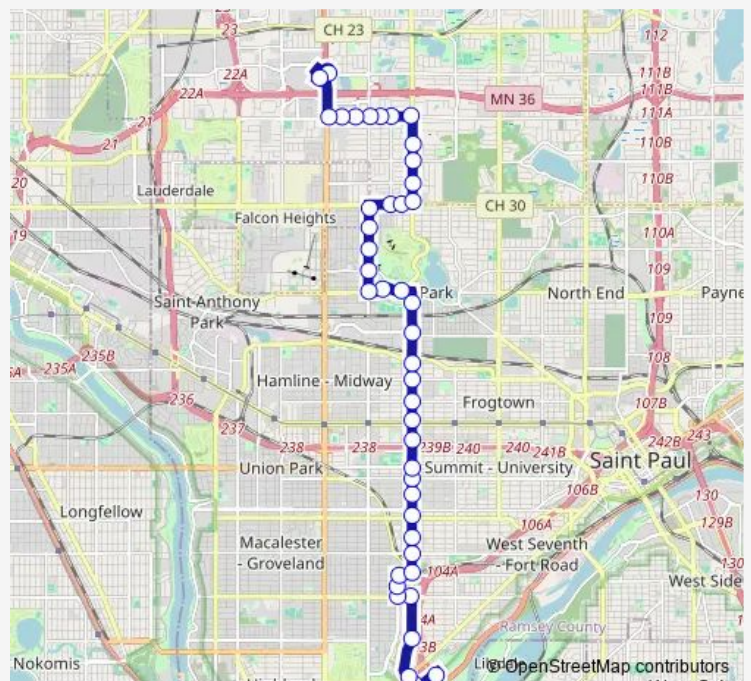

Lexington Pkwy & Minnehaha Ave

Lexington Pkwy & Hubbard Ave

Lexington Pkwy & Front Ave

Route schedule

Montreal Cir & Summit Brewing — Rosedale Transit Center & Gate B

Monday 06:02-18:32

Tuesday 06:02-18:32

Wednesday 06:02-18:32

Thursday 06:02-18:32

Friday 06:02-18:32

Saturday 08:09-18:39

Sunday 08:09-18:39

Route info

Direction: Montreal Cir & Summit Brewing

Stops: 44

Trip Duration: 0 hour 35 min

Lexington Pkwy & Como Ave (Wynne Ave)

Como Ave & Como Park Pool

Como Ave & West Picnic Grounds

Como Ave & Hamline Ave

Hamline Ave & Midway Pkwy

Hamline Ave & Arlington Ave

Hamline Ave & Hoyt Ave

Hamline Ave & California Ave

Rosedale Transit Center & Gate B — Montreal Cir & Summit Brewing

42 stops

[Open route schedule](#)

Rosedale Transit Center & Gate B

Co Rd B & Har Mar Mall

Co Rd B & Albert St

Co Rd B & Hamline Ave

Co Rd B & Dellwood St