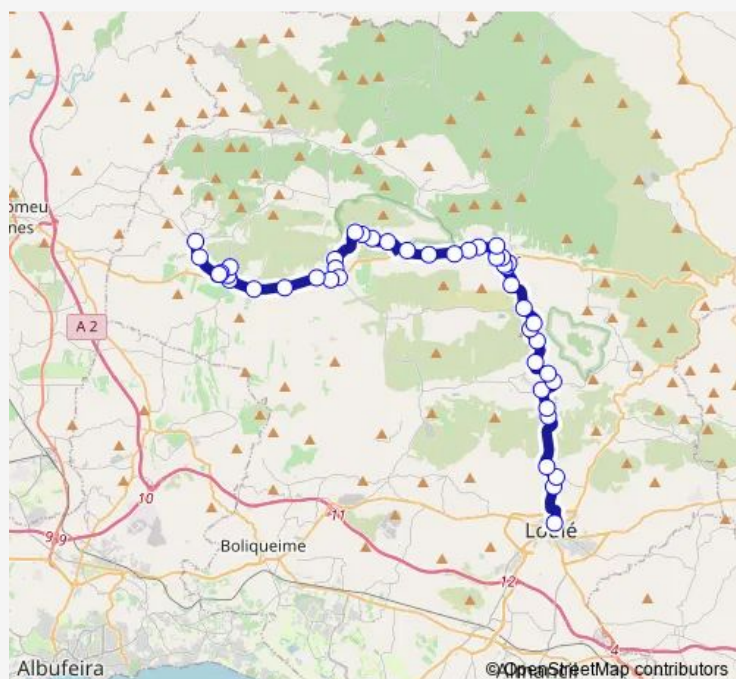

### Route schedule

Benafim (Correios) — Loulé (Terminal Rodoviário)

Monday 06:40

Tuesday 06:40

Wednesday 06:40

Thursday 06:40

Friday 06:40

Saturday —

### Route info

Direction: Benafim (Correios)

Stops: 35

Trip Duration: 0 hour 45 min

83 — Loulé – Sta. Margarida (por Salir)

Corte Neto (X)

Mesquita

Vendas Novas da Tôr