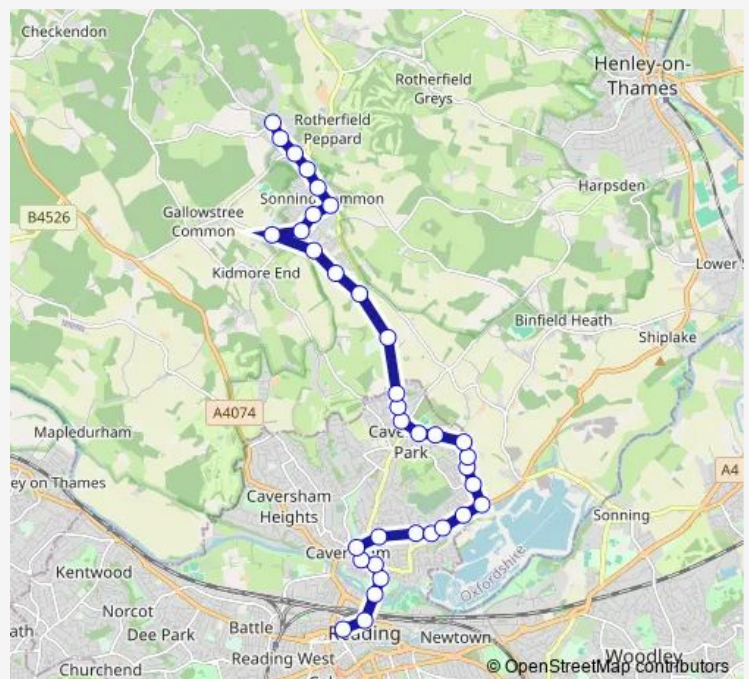

Bus 83 Central Reading - Chiltern Edge School via Caversham Park

[Go to website](#)

Direction

Friar Street — The Unicorn

35 stops

[Open route schedule](#)

- Friar Street
- Forbury Road
- Hills Meadow
- Caversham Laundry
- Elizabeth House
- Westfield Road
- Prospect Street
- Rufus Isaacs Road
- Chiltern Road
- Travellers Rest
- All Hallows Road
- Micklands Road
- Henley Road County Boundary
- Devon Drive
- Dumbarton Way
- Littlestead Close
- Osterley Drive
- Queensway
- Fraser Avenue
- Kiln Road
- Courtenay Drive

Route schedule

Friar Street — The Unicorn

Monday	07:57
Tuesday	07:57
Wednesday	07:57
Thursday	07:57
Friday	07:57
Saturday	—
Sunday	—

Route info

Direction: Friar Street

Stops: 35

Trip Duration: 0 hour 41 min

Chiltern Edge School — Friar Street

26 stops

[Open route schedule](#)

Chiltern Edge School

Westleigh Drive

Essex Way

Bird in Hand Turn

Abbey Rugby Club

Wednesday 15:25

Thursday 15:25

Friday 15:25

Saturday —

Sunday —

Route info

Direction: Chiltern Edge School

Stops: 26