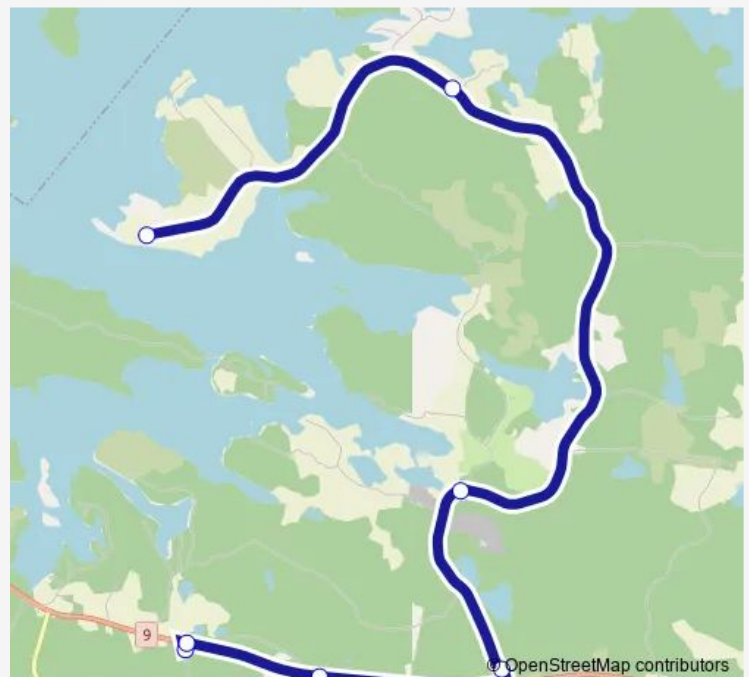

Bus 83 Pelonniemi-Riistavesi

[Go to website](#)

Direction

Vehkalampi, koulu — Pelonniemi

7 stops

[Open route schedule](#)

Vehkalampi, koulu

Vehkalampi I

Tammela I

Hussonmäki th P

Ryönäntie th I

Mäentie th P

Pelonniemi

Route schedule

Vehkalampi, koulu — Pelonniemi

Monday 13:10

Tuesday 13:10

Wednesday 13:10

Thursday 13:10

Friday 13:10

Saturday —

Sunday —

Route info

Direction: Vehkalampi, koulu

Stops: 7

Trip Duration: 0 hour 17 min

■ 83 — Pelonniemi-Riistavesi

BusMaps