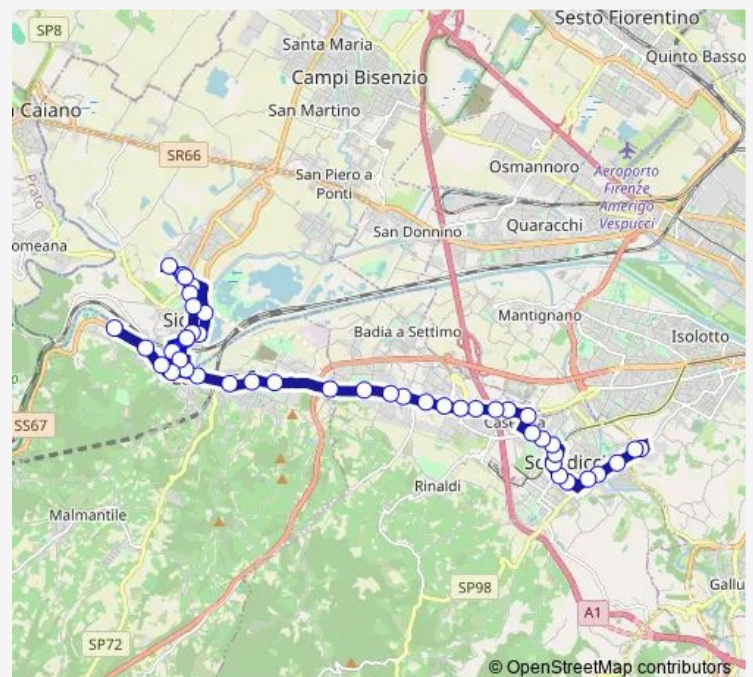

### Route schedule

Porto Di Mezzo — Ospedale Torre Galli

Monday 07:05-18:24

Tuesday 07:05-18:24

Wednesday 07:05-18:24

Thursday 07:05-18:24

Friday 07:05-18:24

Saturday 07:10-18:24

### Route info

Direction: Porto Di Mezzo

Stops: 29

Trip Duration: 0 hour 38 min

Boccaccio Colombo

San Bartolo Giovanni Xxiii

San Bartolo Benini

Cioppi