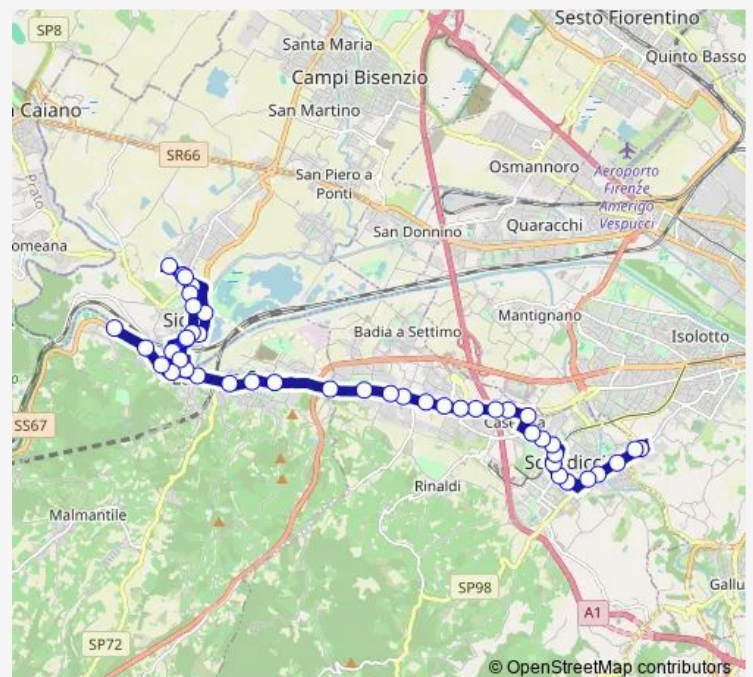

### Route schedule

Porto Di Mezzo — Ospedale Torre Galli

Monday 07:05-18:24

Tuesday 07:05-18:24

Wednesday 07:05-18:24

Thursday 07:05-18:24

Friday 07:05-18:24

Saturday 07:10-18:24

### Route info

Direction: Porto Di Mezzo

Stops: 29

Trip Duration: 0 hour 43 min

Boccaccio Colombo

San Bartolo Giovanni Xxiii

San Bartolo Benini

Cioppi