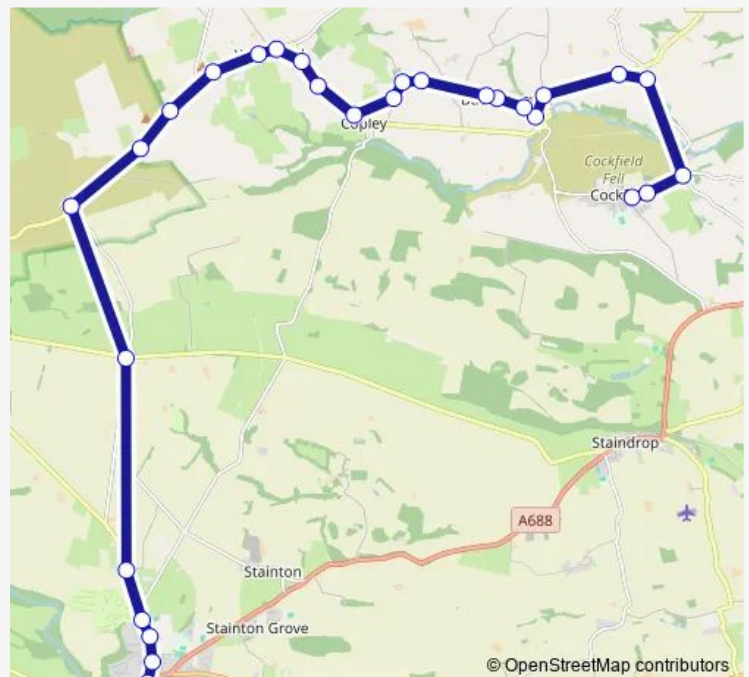

### Direction

Galgate - Commercial Hotel — General Store

3 stops

[Open route schedule](#)

Galgate - Commercial Hotel

Teesdale School

General Store

### Route schedule

Galgate - Commercial Hotel — General Store

|           |       |
|-----------|-------|
| Monday    | 14:55 |
| Tuesday   | 14:55 |
| Wednesday | 14:55 |
| Thursday  | 14:55 |
| Friday    | 14:55 |
| Saturday  | —     |
| Sunday    | —     |

### Route info

Direction: Galgate - Commercial Hotel

Stops: 3

Trip Duration: 0 hour 35 min

83 — Barnard Castle - Cockfield

**Direction**

Galgate - Commercial Hotel — General Store

32 stops