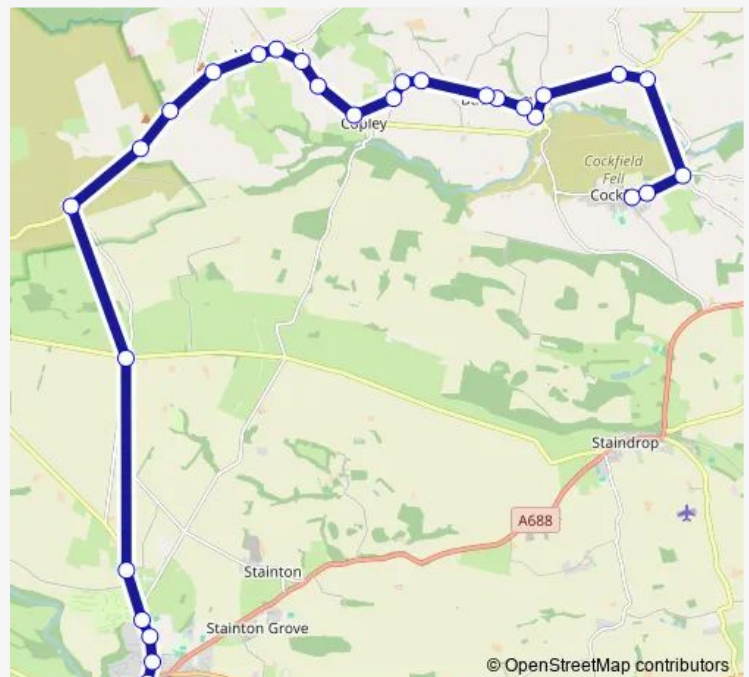

Bus 83 Barnard Castle - Cockfield

[Go to website](#)**Direction**

Galgate - Commercial Hotel — General Store

3 stops

[Open route schedule](#)

Galgate - Commercial Hotel

Teesdale School

General Store

Route schedule

Galgate - Commercial Hotel — General Store

Monday	14:55
Tuesday	14:55
Wednesday	14:55
Thursday	14:55
Friday	14:55
Saturday	—
Sunday	—

Route info

Direction: Galgate - Commercial Hotel

Stops: 3

Trip Duration: 0 hour 35 min

83 — Barnard Castle - Cockfield

Direction

Galgate - Commercial Hotel — General Store

32 stops

[Open route schedule](#)

Galgate - Commercial Hotel

War Memorial