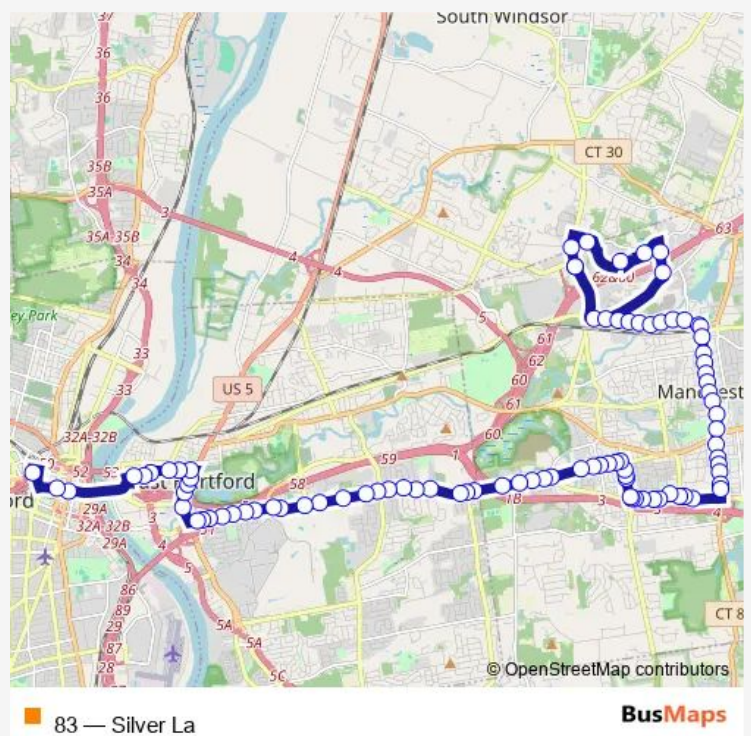

Main St @ Strickland St

Main St @ opp Washington St

Main St @ Cambridge St

Main St @ Middle Tpke W

Route schedule

Shoppes at Buckland Hills (Macy's) @ Entrance — Union PI @ Union Stn Transit Center

Monday	06:48
Tuesday	06:48
Wednesday	06:48
Thursday	06:48
Friday	06:48
Saturday	—
Sunday	—

Route info

Direction: Shoppes at Buckland Hills (Macy's) @ Entrance

Stops: 85

Trip Duration: 1 hour 7 min

Main St @ Haynes St

Main St @ Bigelow St

Main St @ Center St

Main St @ Center Memorial Park