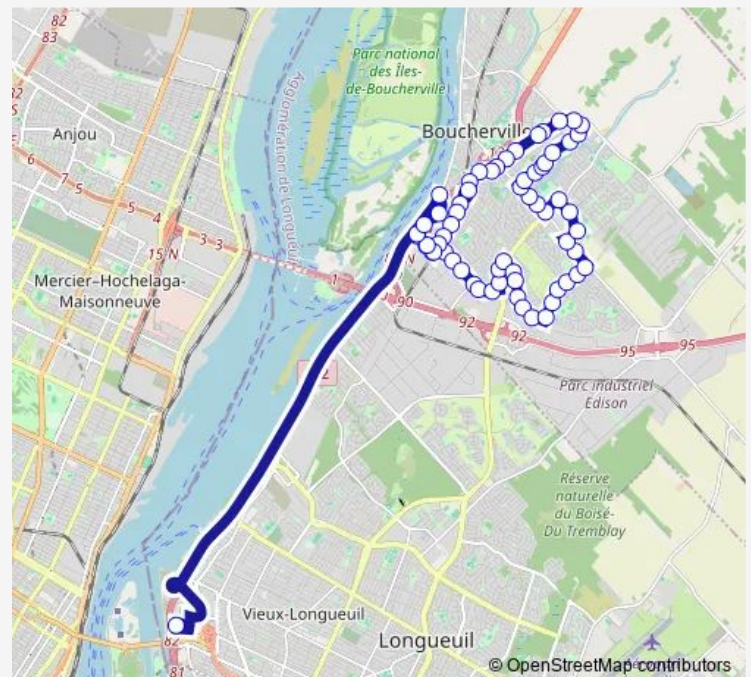

Direction

Terminus Longueuil — De La Barre / Marie-Victorin

4 stops

[Open route schedule](#)

Terminus Longueuil

Marie-Victorin / Marie-Victorin

Marie-Victorin / Fréchette

De La Barre / Marie-Victorin

Route schedule

Terminus Longueuil — De La Barre / Marie-Victorin

Monday	05:55-01:10 ⁺¹
Tuesday	05:55-01:10 ⁺¹
Wednesday	05:55-01:10 ⁺¹
Thursday	05:55-01:10 ⁺¹
Friday	05:55-01:10 ⁺¹
Saturday	06:02-01:10 ⁺¹
Sunday	07:02-00:10 ⁺¹

Route info

Direction: Terminus Longueuil

Stops: 4

Trip Duration: 0 hour 9 min

Direction

De La Barre / Marie-Victorin — Terminus Longueuil

64 stops

[Open route schedule](#)

Saturday 06:11-01:19⁺¹

Sunday 07:11-00:19⁺¹

Route info

Direction: De La Barre / Marie-Victorin

Stops: 64

Trip Duration: 0 hour 47 min

De Montarville / D'Avaugour

D'Avaugour / Lionel-Daunais