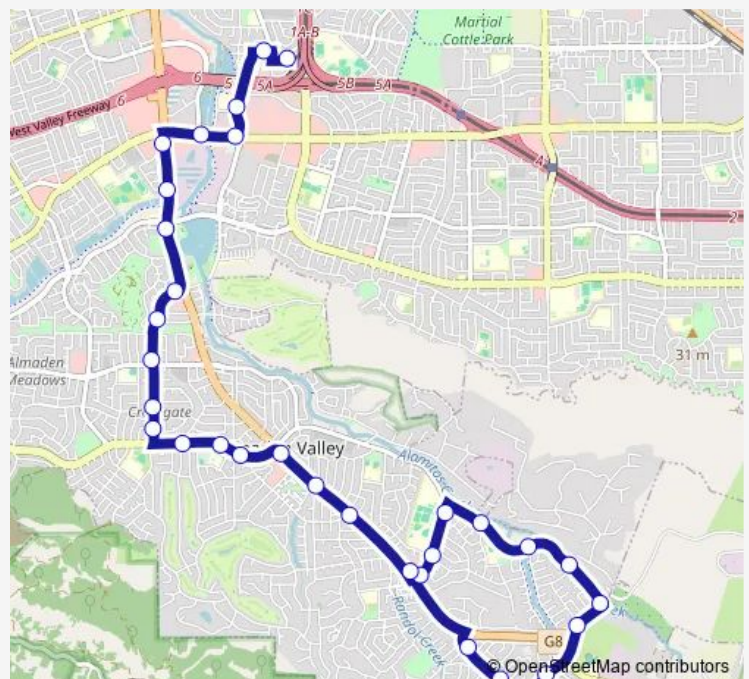

Thursday 06:03-20:22

Friday 06:03-20:22

Saturday —

Sunday —

Route info

Direction: Ohlone-Chynoweth Station (Bay 4)

Stops: 32

Trip Duration: 0 hour 34 min

83 — Ohlone-Chynoweth Stn - Almaden & Mckean

Via Valiente & Camden

Camden & Shearwater

Camden & Queenswood

Camden & Casswood

Camden & Harry

Harry & Grandwood

Mckean & Martwood

Mckean & Almaden

Almaden & Mountain Shadow

Almaden & Viewpoint

Almaden & Via Valiente

DirectionAlmaden & Via Valiente — Ohlone-Chynoweth Station
(Bay 4)

22 stops

[Open route schedule](#)

Almaden & Via Valiente

Tuesday 06:15-20:53

Wednesday 06:15-20:53

Thursday 06:15-20:53

Friday 06:15-20:53

Saturday —

Sunday —

Route info

Direction: Almaden & Via Valiente