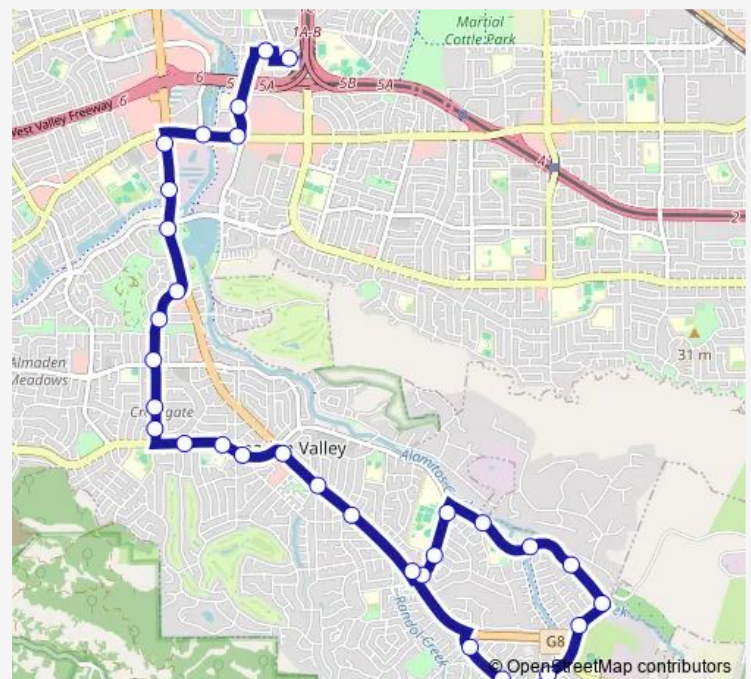

Thursday 06:03-20:22

Friday 06:03-20:22

Saturday —

Sunday —

Route info

Direction: Ohlone-Chynoweth Station (Bay 4)

Stops: 32

Trip Duration: 0 hour 36 min

83 — Ohlone-Chynoweth Stn - Almaden & Mckean

Via Valiente & Camden

Camden & Shearwater

Camden & Queenswood

Camden & Casswood

Camden & Harry

Harry & Grandwood

Mckean & Martwood

Mckean & Almaden

Almaden & Mountain Shadow

Almaden & Viewpoint

Almaden & Via Valiente

DirectionAlmaden & Via Valiente — Ohlone-Chynoweth Station
(Bay 4)

22 stops

[Open route schedule](#)

Almaden & Via Valiente

Tuesday 06:15-20:53

Wednesday 06:15-20:53

Thursday 06:15-20:53

Friday 06:15-20:53

Saturday —

Sunday —

Route info

Direction: Almaden & Via Valiente