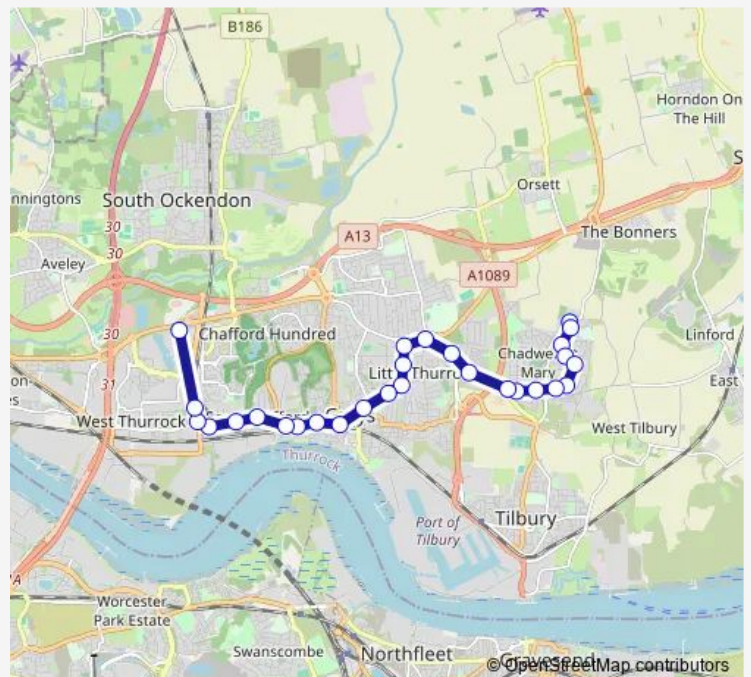

Bus 83 Lakeside - Grays - Chadwell St Mary

[Go to website](#)

Direction

Sleepers Farm Road — Bus Station

28 stops

[Open route schedule](#)

- Sleepers Farm Road
- Morant Road
- Defoe Parade
- Claudian Way
- Seaborough Road
- Vigerons Way
- Aluric Close
- River View Cross Keys
- River View
- The Haven
- Palmers College
- Ridgeway
- The Oak
- Tennyson Avenue
- Whitehall Road
- Palmers Avenue
- Bradleigh Avenue
- Stanley Road
- Bus Station
- Aldi
- Meesons Lane

Route info

Direction: Sleepers Farm Road

Stops: 28

Trip Duration: 0 hour 38 min

83 — Lakeside - Grays - Chadwell St Mary

Roseberry Road

Moore Avenue

The Shant

Bus Station

Stanley Road

Bradleigh Avenue

Palmers Avenue

Whitehall Road

Tennyson Avenue

Piggs Corner

The Oak

Saturday 06:35-18:17

Sunday —

Route info

Direction: Bus Station

Stops: 29

Trip Duration: 0 hour 40 min

Cedar Road

Godman Road