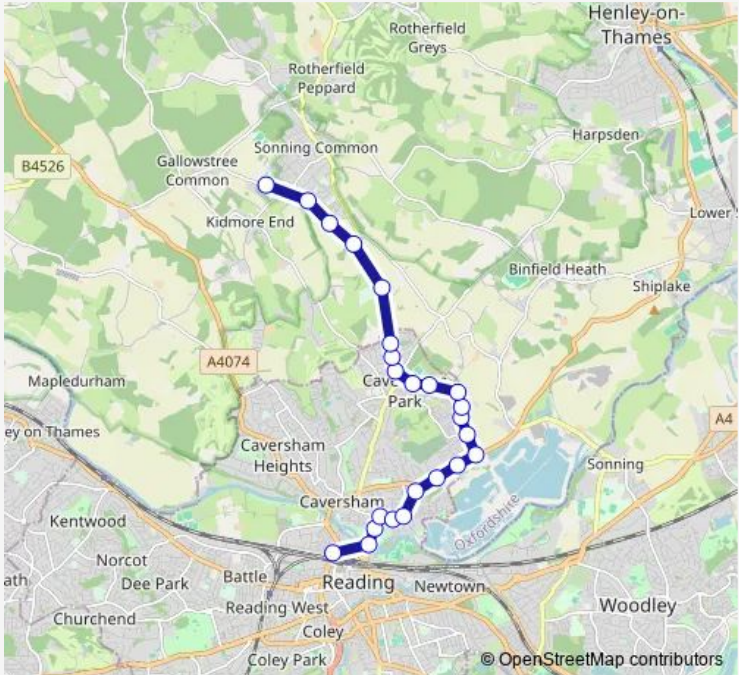

Bus 83 Caversham Road - Chiltern Edge School via Caversham Park Village

[Go to website](#)

Direction
 Caversham Road Fire Station — Chiltern Edge School
 24 stops
[Open route schedule](#)

- Caversham Road Fire Station
- Hills Meadow
- Caversham Laundry
- Washington Road
- St Johns Road
- Montague Street
- The Slopes
- All Hallows Road
- Micklands Road
- Henley Road County Boundary
- Devon Drive
- Dumbarton Way
- Littlestead Close
- Osterley Drive
- Queensway
- Fraser Avenue
- Kiln Road
- Courtenay Drive
- Rose Hill
- Abbey Rugby Club
- Bird in Hand Turn

Route schedule
 Caversham Road Fire Station — Chiltern Edge School

Monday	07:55
Tuesday	07:55
Wednesday	07:55
Thursday	07:55
Friday	07:55
Saturday	—
Sunday	—

Route info
 Direction: Caversham Road Fire Station
 Stops: 24
 Trip Duration: 0 hour 33 min

83 — Caversham Road - Chiltern Edge School via Caversham Park Village **BusMaps**

Essex Way

Westleigh Drive

Chiltern Edge School

Direction

Chiltern Edge School — Caversham Road Fire Station

24 stops

[Open route schedule](#)

Fraser Avenue

Northbrook Road

Milestone Centre

Montpelier Drive

Galsworthy Drive

Earlsfield Close

Henley Road County Boundary

Micklands Road