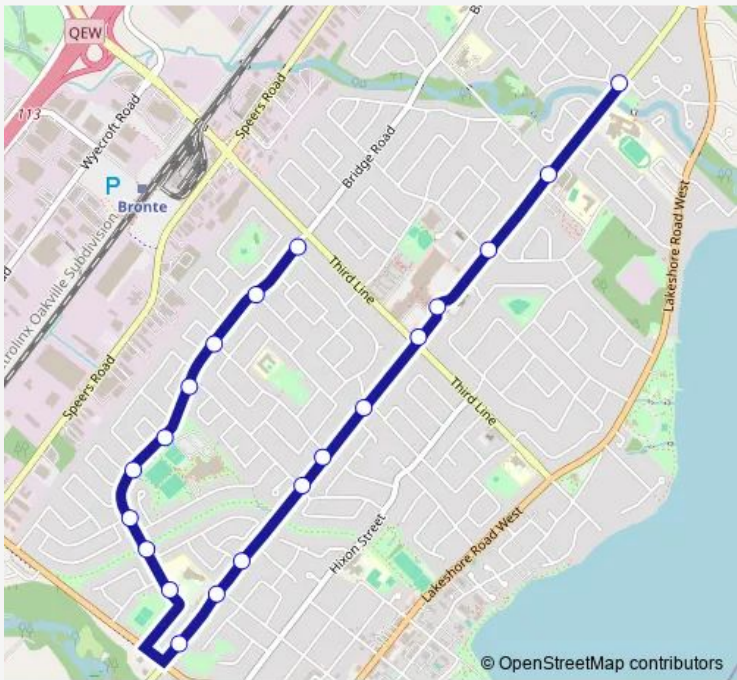

Bus 83 Blakelock

[Go to website](#)

Direction
 T.A. Blakelock — Oakville GO Station
 20 stops
[Open route schedule](#)

- T.A. Blakelock
- Rebecca St. + Spring Garden Rd.
- Rebecca St. + Maplehurst Ave.
- Rebecca St. + Patricia Dr.
- Rebecca St + Suffolk Ave
- Rebecca St + Southview Rd (Ymca)
- Rebecca St. + Morden Rd.
- Rebecca St. + Dorval Dr.
- Rebecca St. + Brock St.
- Rebecca St. + Kerr St.
- Rebecca St. + Chisholm St.
- Church St. + Navy St.
- Church St. + Dunn St. (Eb)
- Reynolds St + Randall St
- Reynolds St + Palmer Ave
- Reynolds St + Sheddon Ave
- Reynolds St at Oakville Trafalgar Community Centre
- Reynolds St + Spruce St
- Reynolds St south of Cornwall Rd
- Oakville GO Station

Direction

South Oakville Centre — T.A. Blakelock

4 stops

[Open route schedule](#)

South Oakville Centre

Rebecca St + Sedgewick Cr

Rebecca St + Woodside Dr

T.A. Blakelock

Direction

Rebecca St + Lees Lane — Bridge Rd + Tennyson Dr

20 stops

[Open route schedule](#)

Rebecca St + Lees Lane

Rebecca St + Warminster Dr

Rebecca St. + Sherin Dr.

South Oakville Centre

Thursday 14:50

Friday 14:50

Saturday —

Sunday —

Route info

Direction: T.A. Blakelock

Stops: 27

Trip Duration: 0 hour 20 min