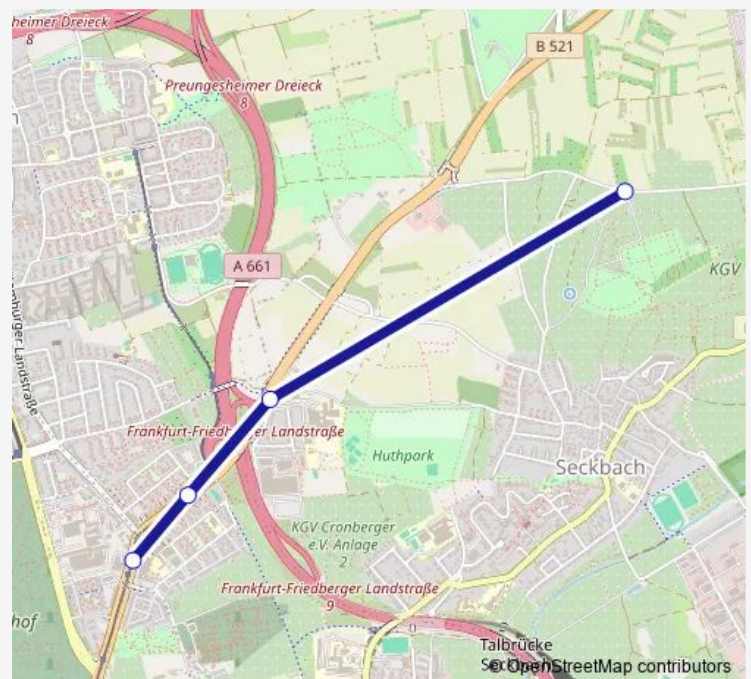

Direction

Frankfurt (Main) Lohrberg — Frankfurt (Main) Friedberger
Warte

6 stops

[Open route schedule](#)

Frankfurt (Main) Lohrberg

Frankfurt (Main) Heiligenstock/Lohrberg

Frankfurt (Main) Heiligenstock/Lohrberg

Frankfurt (Main) Unfallklinik/B3

Frankfurt (Main) Bodenweg

Frankfurt (Main) Friedberger Warte

Route schedule

Frankfurt (Main) Lohrberg — Frankfurt (Main) Friedberger
Warte

Monday 10:59-22:02

Tuesday —

Wednesday —

Thursday 10:59-22:02

Friday 10:59-22:02

Saturday 11:04-22:02

Sunday 10:59-22:02

Route info

Direction: Frankfurt (Main) Lohrberg

Stops: 6

Trip Duration: 0 hour 11 min

Direction

Frankfurt (Main) Friedberger Warte — Frankfurt (Main) Lohrberg

4 stops

[Open route schedule](#)

Frankfurt (Main) Friedberger Warte

Frankfurt (Main) Bodenweg

Frankfurt (Main) Unfallklinik/B3

Frankfurt (Main) Lohrberg