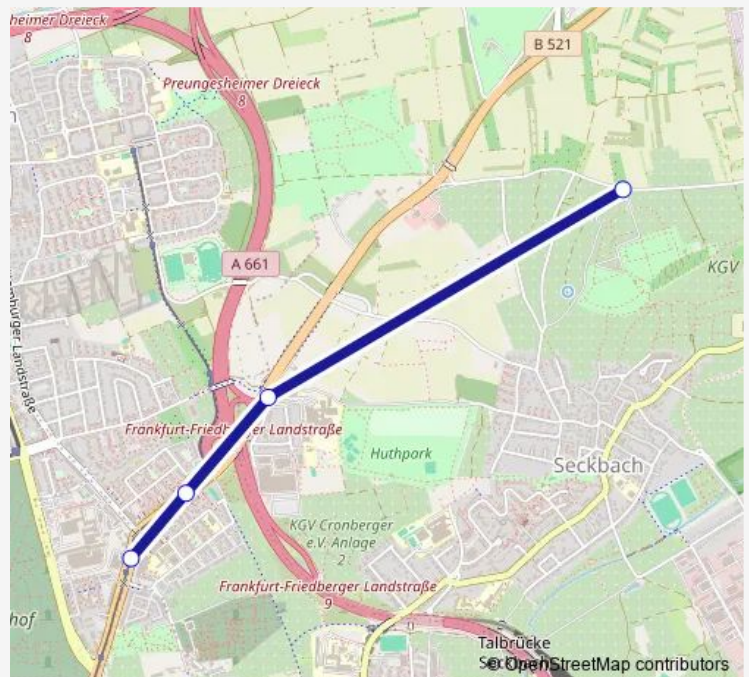

Direction

Frankfurt (Main) Lohrberg — Frankfurt (Main) Friedberger
Warte

6 stops

[Open route schedule](#)

Frankfurt (Main) Lohrberg

Frankfurt (Main) Heiligenstock/Lohrberg

Frankfurt (Main) Heiligenstock/Lohrberg

Frankfurt (Main) Unfallklinik/B3

Frankfurt (Main) Bodenweg

Frankfurt (Main) Friedberger Warte

Route schedule

Frankfurt (Main) Lohrberg — Frankfurt (Main) Friedberger
Warte

Monday	10:59-22:02
Tuesday	—
Wednesday	—
Thursday	10:59-22:02
Friday	10:59-22:02
Saturday	11:04-22:02
Sunday	10:59-22:02

Route info

Direction: Frankfurt (Main) Lohrberg

Stops: 6

Trip Duration: 0 hour 11 min

Direction

Frankfurt (Main) Friedberger Warte — Frankfurt (Main) Lohrberg

4 stops

[Open route schedule](#)

Tuesday —

Wednesday —

Thursday 10:49-21:49

Friday 10:49-21:49

Saturday 10:53-21:49

Sunday 10:49-21:49

Route info

Direction: Frankfurt (Main) Friedberger Warte