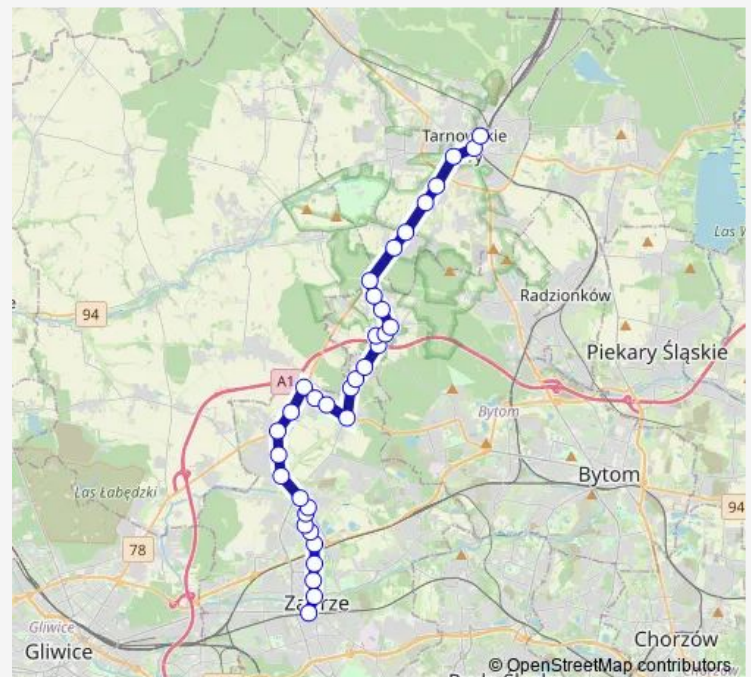

Thursday 04:45-22:26

Friday 04:45-22:26

Saturday 04:46-22:26

Sunday 04:46-22:26

Route info

Direction: Zabrze Goethego

Stops: 35

Trip Duration: 0 hour 59 min