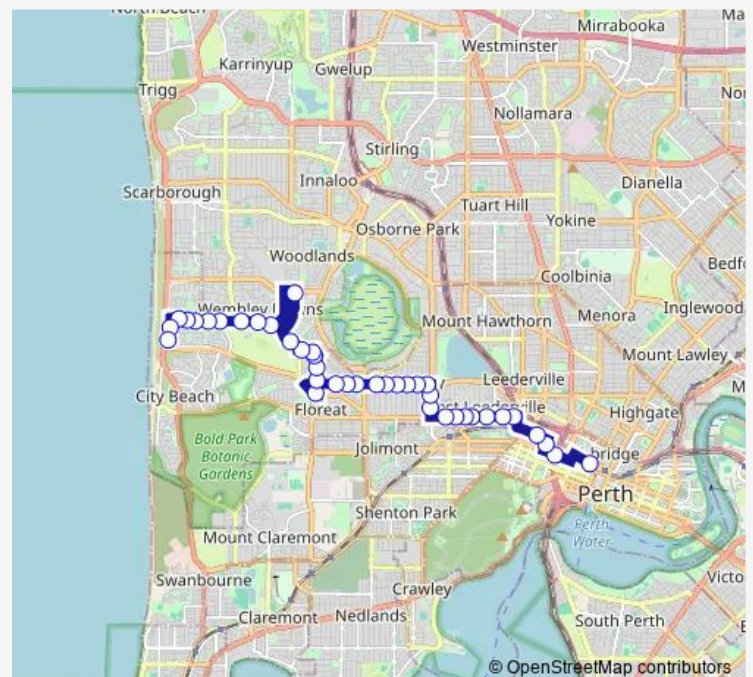

Harborne St Before Ruislip St

Harborne St Before Cambridge St

Cambridge St After Gregory St

Route schedule

Lucca St After Hale Rd — Perth Busport Zone B

Monday 15:22

Tuesday 15:22

Wednesday 15:22

Thursday 15:22

Friday 15:22

Saturday —

Sunday —

Route info

Direction: Lucca St After Hale Rd

Stops: 33

Trip Duration: 0 hour 42 min

Railway St City West Station Cat Id 39

Sutherland St Sutherland Street Cat Id 40

Wellington St Watertown Cat Id 64

Wellington St Arena Cat Id 65

Perth Busport Zone B

Direction

Lucca St After Hale Rd — Perth Busport Zone B

Direction: Lucca St After Hale Rd

Stops: 33

Trip Duration: 0 hour 39 min

Cambridge St Before Kimberley St

Cambridge St After Holyrood St

Cambridge St After Southport St

Railway St City West Station Cat Id 39