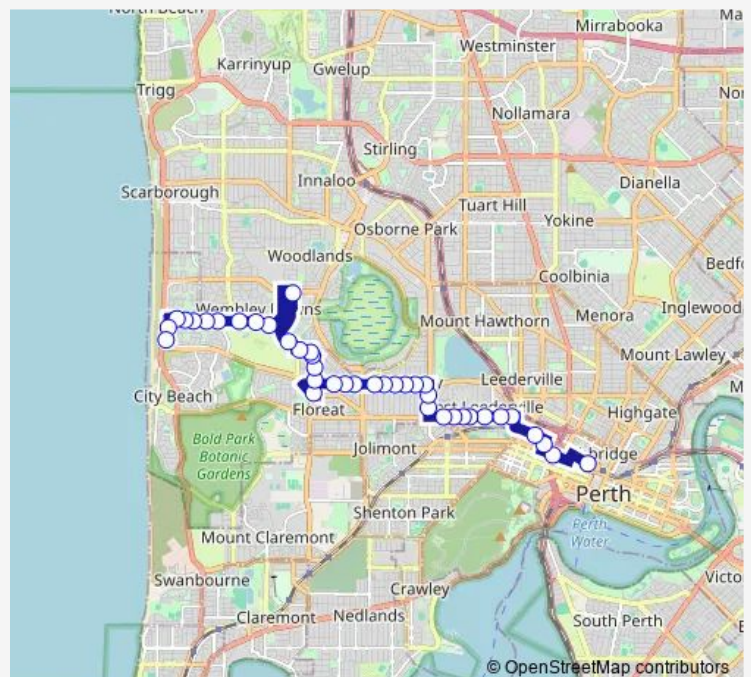

Harborne St Before Ruislip St

Harborne St Before Cambridge St

Cambridge St After Gregory St

Route schedule

Lucca St After Hale Rd — Perth Busport Zone B

Monday 15:22

Tuesday 15:22

Wednesday 15:22

Thursday 15:22

Friday 15:22

Saturday —

Sunday —

Route info

Direction: Lucca St After Hale Rd

Stops: 33

Trip Duration: 0 hour 42 min

Railway St City West Station Cat Id 39

Sutherland St Sutherland Street Cat Id 40

Wellington St Watertown Cat Id 64

Wellington St Arena Cat Id 65

Perth Busport Zone B

Direction

Lucca St After Hale Rd — Perth Busport Zone B

Direction: Lucca St After Hale Rd

Stops: 33

Trip Duration: 0 hour 39 min

Cambridge St Before Kimberley St

Cambridge St After Holyrood St

Cambridge St After Southport St

Railway St City West Station Cat Id 39