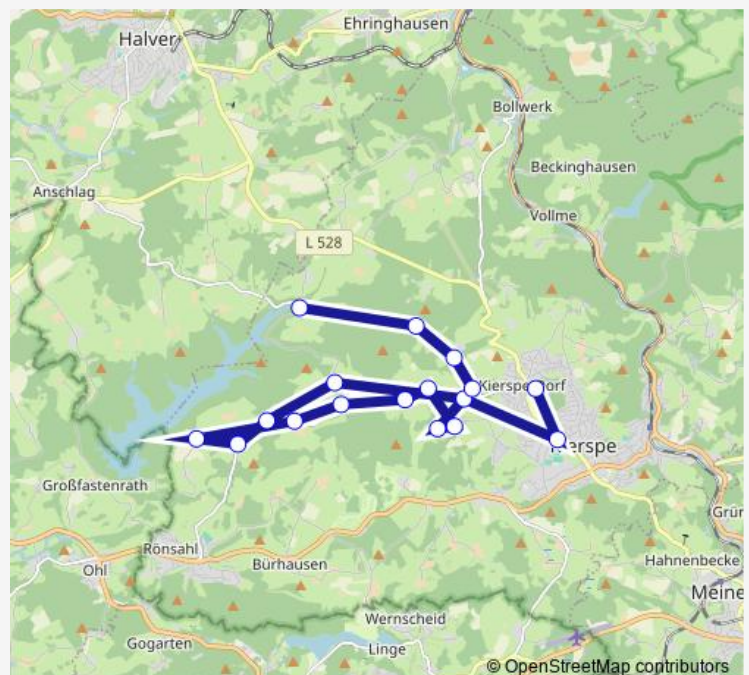

Kierspe, Im Thal

Kierspe, Eltinghausen

Kierspe, Mühlenschmidthausen

Route schedule

Kierspe, Gesamtschule — Kierspe, Mühlenschmidthausen

Monday 14:55-16:00

Tuesday 14:55-16:00

Wednesday 14:55-16:00

Thursday 14:55-16:00

Friday —

Saturday —

Sunday —

Route info

Direction: Kierspe, Gesamtschule

Stops: 18

Trip Duration: 0 hour 44 min

Direction

Kierspe, Bismarckschule — Kierspe, Mühlenschmidthausen

17 stops

[Open route schedule](#)

Kierspe, Bismarckschule

Kierspe, Gesamtschule

Kierspe, Quabecke

Kierspe, Antlenberg

Saturday —

Sunday —

Route info

Direction: Kierspe, Mühlenschmidthausen

Stops: 19

Trip Duration: 0 hour 53 min

83 Bus time schedules and route maps are available in an offline PDF at busmaps.com. Use the busmaps.com website to see live bus times, train schedule or subway schedule, and step-by-step directions for all public transit in Kierspe