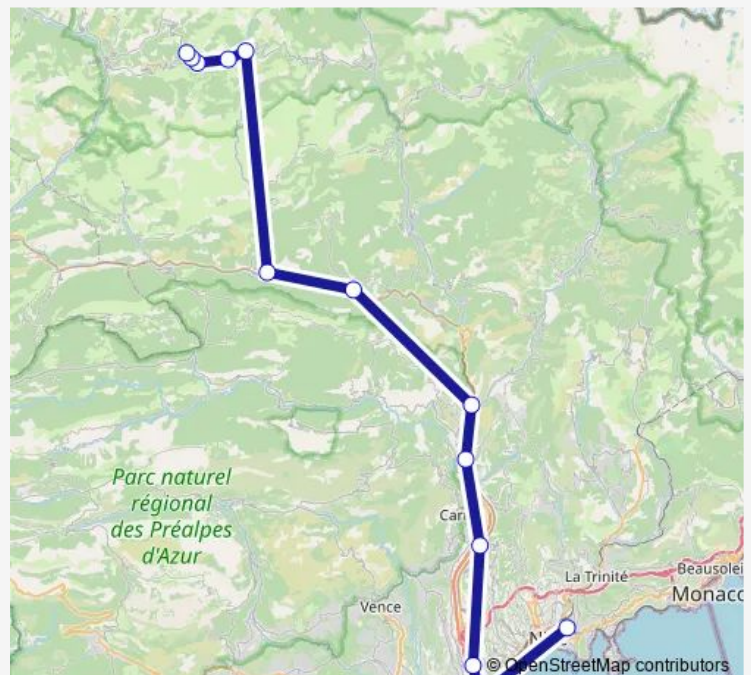

Tete du Sapet

Espace Aventure

Station

Route schedule

Vauban G R — Station

Monday 07:30

Tuesday 07:30

Wednesday 07:30

Thursday 07:30

Friday 07:30

Saturday 07:30-13:30

Sunday 07:30

Route info

Direction: Vauban G R

Stops: 13

Trip Duration: 2 hour 5 min

83 — Nice - Valberg - resa Ski

Direction

Station — Vauban G R

13 stops

[Open route schedule](#)

Station

Espace Aventure

Tete du Sapet

Les Launes

Office de Tourisme

Village

Gare

Plan du Var

Place Saint Martin du Var

La Manda

Robini