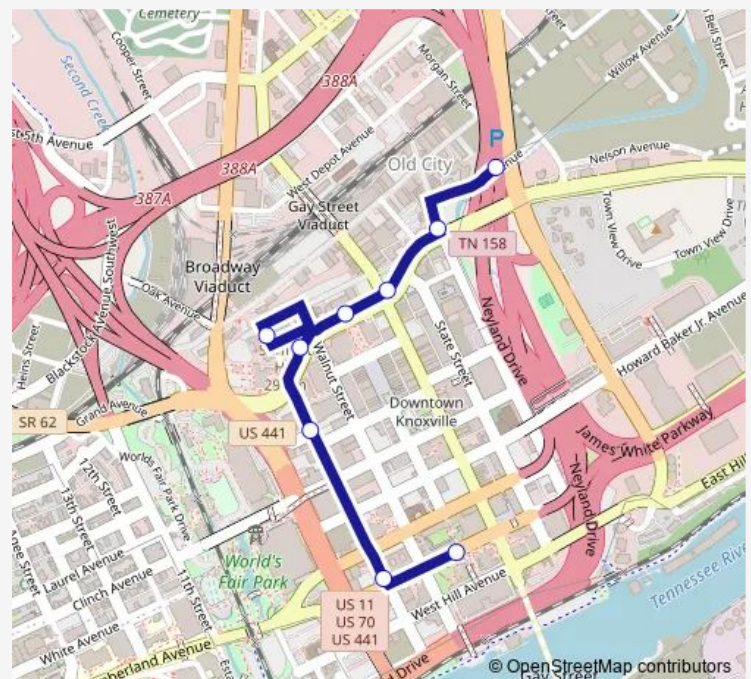

Summit Hill WB at Gay Street

Summit Hill Dr @ Crown Plaza Out

Summit Towers

Summit Hill @ Locust

Locust St @ Kendrick Pl Chesapeake

Locust St @ Main St

Trolley Super Stop on Main at the CC Bldg

Route schedule

Willow midblock B4 Central Octy — Trolley Super Stop on Main at the CC Bldg

Monday 07:00-20:00

Tuesday 07:00-20:00

Wednesday 07:00-20:00

Thursday 07:00-20:00

Friday 07:00-20:00

Saturday 09:00-20:00

Sunday —

Route info

Direction: Willow midblock B4 Central Octy

Stops: 9

Trip Duration: 0 hour 10 min

83 — 83 Green Line Trolley (Wkd)

Direction

Trolley Super Stop on Main at the CC Bldg — Willow midblock B4 Central Octy

10 stops

[Open route schedule](#)

Trolley Super Stop on Main at the CC Bldg

Gay St @ 1st Tennessee Building

Gay Street NB Past Church Avenue

Gay St @ Union Ave Outbound

Gay St across from Wall Ave

Gay St NB at Summit Hill Drive