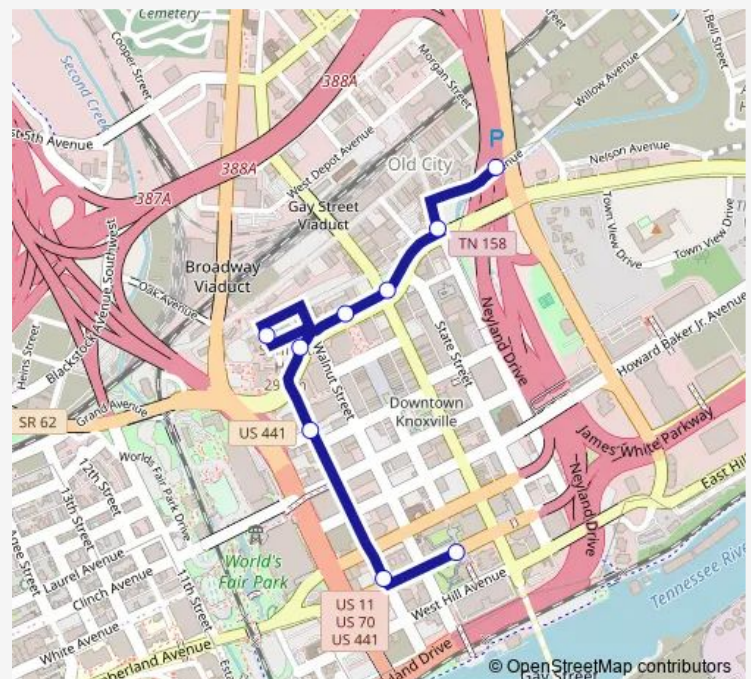

### Direction

Willow midblock B4 Central Octy — Trolley Super Stop on Main at the CC Bldg

9 stops

[Open route schedule](#)

Willow midblock B4 Central Octy

Central Avenue SB at Summit Hill Drive

Summit Hill WB at Gay Street

Summit Hill Dr @ Crown Plaza Out

Summit Towers

Summit Hill @ Locust

Locust St @ Kendrick Pl Chesapeake

Locust St @ Main St

Trolley Super Stop on Main at the CC Bldg

### Route schedule

Willow midblock B4 Central Octy — Trolley Super Stop on Main at the CC Bldg

Monday 07:00-20:00

Tuesday 07:00-20:00

Wednesday 07:00-20:00

Thursday 07:00-20:00

Friday 07:00-20:00

Saturday 09:00-20:00

### Route info

Direction: Willow midblock B4 Central Octy

Stops: 9

Trip Duration: 0 hour 10 min

83 — 83 Green Line Trolley (Wkd)