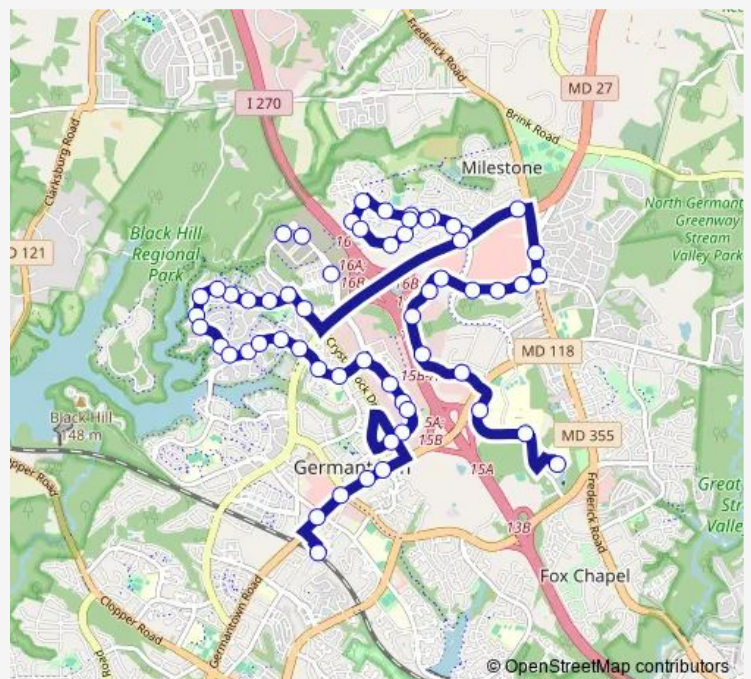

Observation DR & Autumn Rose Way

Observation DR & Royal Crown Dr

Observation DR & Comfrey Ln

Dorsey Mill RD & Observation Dr

Dorsey Mill RD & Waters Hollow Rd

Milestone Center DR & @12450

**Route schedule**

Observation DR & Holy Cross Hospital — Germantown Marc Station & Parking Lot

Monday 04:30-23:45

Tuesday 04:30-23:45

Wednesday 04:30-23:45

Thursday 04:30-23:45

Friday 04:30-23:45

Saturday 07:30-21:45

Sunday —

**Route info**

Direction: Observation DR & Holy Cross Hospital

Stops: 58

Trip Duration: 0 hour 42 min

83 — 83-Germantowntransit Ctr-Holy Cross

Milestone Center DR & @12410

Milestone Center DR & Milestone Center Ct

Milestone Center DR & Observation Dr

Observation DR & Great Park Circle

Observation DR & Ridge Rd

Ridge RD & Observation Dr

Crystal Rock DR & Golf Course Dr

Crystal Rock Drive & Baltusrol Drive

Century Blvd & Oakland Hill Blvd