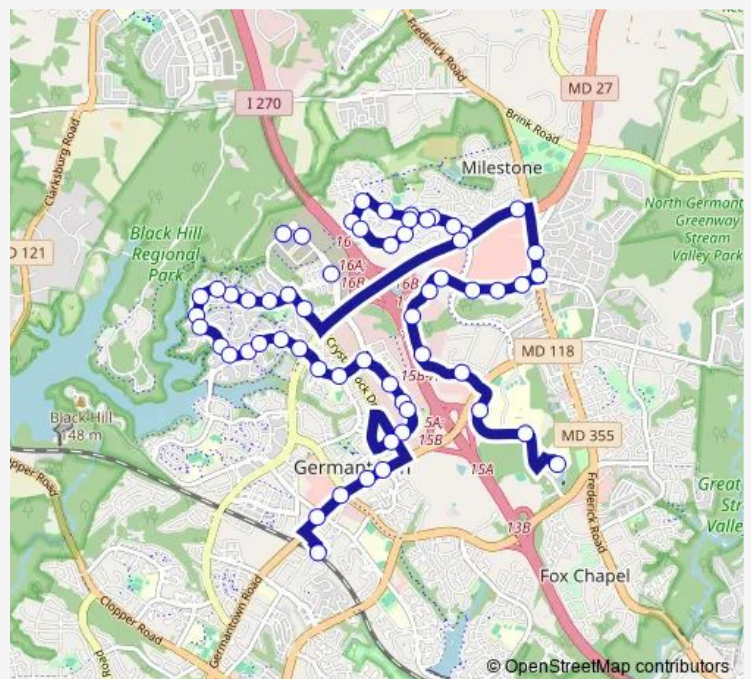

Observation DR & Autumn Rose Way

Observation DR & Royal Crown Dr

Observation DR & Comfrey Ln

Dorsey Mill RD & Observation Dr

Dorsey Mill RD & Waters Hollow Rd

Milestone Center DR & @12450

Route schedule

Observation DR & Holy Cross Hospital — Germantown Marc Station & Parking Lot

Monday 04:30-23:45

Tuesday 04:30-23:45

Wednesday 04:30-00:25⁺¹

Thursday 04:30-23:45

Friday 04:30-23:45

Saturday 07:30-21:45

Sunday —

Route info

Direction: Observation DR & Holy Cross Hospital

Stops: 58

Trip Duration: 0 hour 40 min

83 — 83-Germantowntransit Ctr-Holy Cross

Milestone Center DR & @12410

Milestone Center DR & Milestone Center Ct

Milestone Center DR & Observation Dr

Observation DR & Great Park Circle

Observation DR & Ridge Rd

Ridge RD & Observation Dr

Crystal Rock DR & Golf Course Dr

Crystal Rock Drive & Baltusrol Drive

Century Blvd & Oakland Hill Blvd

Century Blvd & Kinster Rd