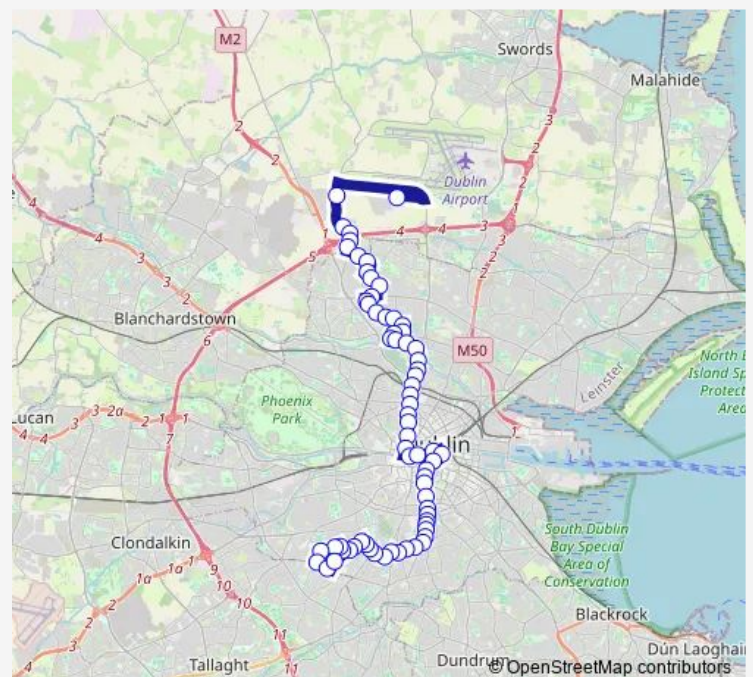

Kenilworth Road

Grosvenor Road

Rathmines Garda Station

Route schedule

Stannaway Avenue — Charlestown Sc

Monday	—
Tuesday	—
Wednesday	—
Thursday	—
Friday	—
Saturday	—
Sunday	08:00-23:00

Route info

Direction: Stannaway Avenue

Stops: 66

Trip Duration: 1 hour 8 min

83 — Kimmage - Harristown

Swan Centre

Rathmines

St Mary's College

Grove Park

South Richmond Street