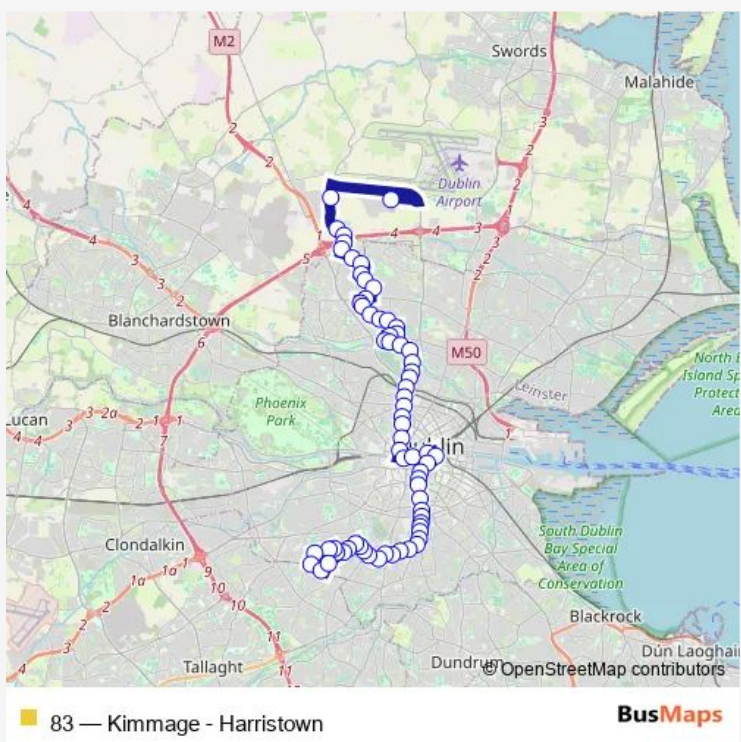

## Bus 83 Kimmage - Harristown

[Go to website](#)

**Direction**  
 Harristown — Stannaway Avenue  
 68 stops  
[Open route schedule](#)

- Harristown
- Harristown Lane
- Rockmount
- M50 Flyover
- Charlestown
- Lanesborough Park
- Meakstown Centre
- Melville
- Oakwood Road
- Sycamore Road
- Grove Road
- Collins Drive
- Glasanaon Road
- Ballygall Place
- Ballygall Parade
- Johnstown Park
- Griffith Drive
- Fitzmaurice Road
- Ballygall Road East
- Griffith Avenue Extension
- Northland Grove

Route schedule  
 Harristown — Stannaway Avenue

Monday	05:45-23:20
Tuesday	05:45-23:20
Wednesday	05:45-23:20
Thursday	05:45-23:20
Friday	05:45-23:20
Saturday	06:00-23:20
Sunday	—

Route info  
 Direction: Harristown  
 Stops: 68  
 Trip Duration: 1 hour 37 min

## Route info

Direction: Stannaway Avenue

Stops: 66

Trip Duration: 1 hour 8 min

South Richmond Street

Camden Street Lower

Pleasants Street

Whitefriars Street

## Route info

Direction: Stannaway Avenue

Stops: 71

Trip Duration: 1 hour 19 min

South Richmond Street

Camden Street Lower

Pleasants Street

Whitefriars Street