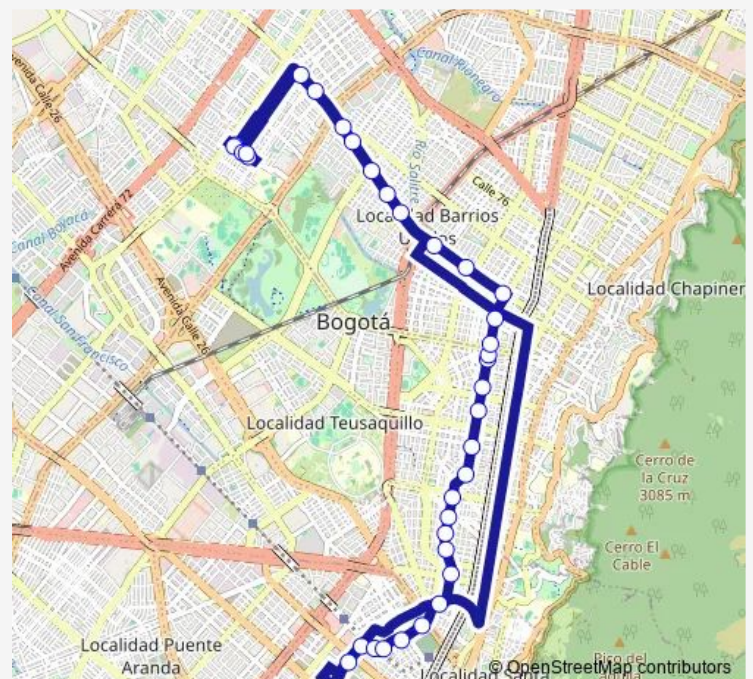

### Route schedule

Bosque Popular — KR 22 - CL 17

Monday 04:00-23:07

Tuesday 04:00-23:07

Wednesday 04:00-23:07

Thursday 04:00-23:07

Friday 04:00-23:07

Saturday 04:00-23:07

### Route info

Direction: Bosque Popular

Stops: 35

Trip Duration: 0 hour 42 min

AK 13 - CL 44

AK 13 - CL 40

AK 13 - CL 38

AK 13 - CL 34

## Route schedule

KR 22 - AC 19 — Bosque Popular

Monday 04:43-23:46

---

Tuesday 04:43-23:46

---

Wednesday 04:43-23:46

---

## Route info

Direction: KR 22 - AC 19

Stops: 35

Trip Duration: 0 hour 39 min

AC 68 - KR 59

AC 68 - KR 64

AC 68 - KR 65b

AC 72 - KR 68g