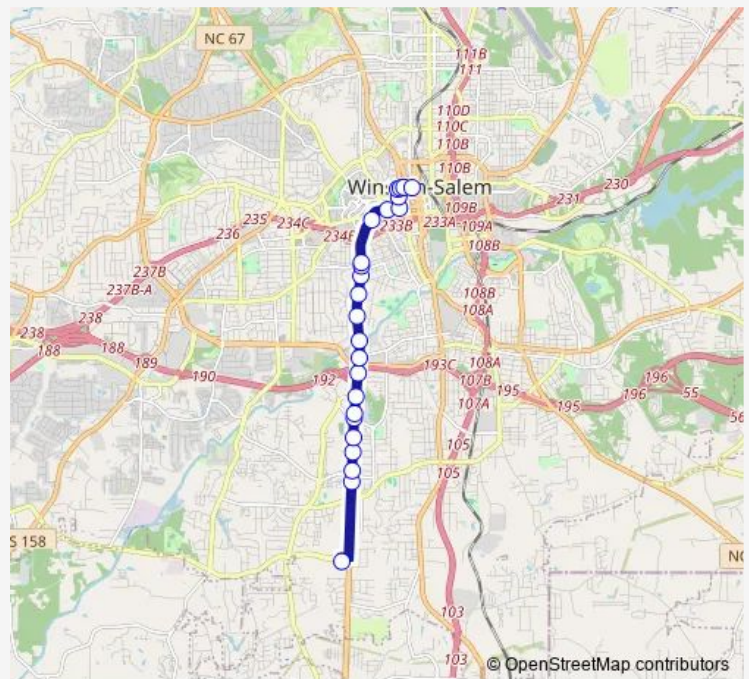

Bus 83 83 - Peters Creek Pkwy Walmart

[Go to website](#)

Direction

Peters Creek Parkway Walmart Shelter — Transit Center Bay C1

24 stops

[Open route schedule](#)

- Peters Creek Parkway Walmart Shelter
- Peters Creek Parkway At South Park Shopping Center
- Peters Creek Parkway & Southpark Boulevard
- Peters Creek Parkway & Ethel Drive
- Peters Creek Parkway & Beau View Court
- Peters Creek Parkway & Brewer Road
- Peters Creek Parkway At Brewers Crossing
- Peters Creek Parkway & Trademart Boulevard
- Peters Creek Parkway & Silas Creek Parkway
- Peters Creek & Parkway Plaza Shopping Center
- Peters Creek Parkway & Hutton Street
- Peters Creek Parkway at Hero House
- Peters Creek Parkway at Mayflower
- Peters Creek Parkway at Salem Shopping Center
- Peters Creek Parkway & Academy Street
- Peters Creek Parkway & Bank Street
- Peters Creek Parkway & 1st Street
- 2nd Street & Shady Lane
- 2nd Street & Spruce Street
- Spruce Street & 4th Street
- Spruce Street & 5th Street

Route schedule

Peters Creek Parkway Walmart Shelter — Transit Center Bay C1

Monday	06:25-24:00
Tuesday	06:25-24:00
Wednesday	06:25-24:00
Thursday	06:25-24:00
Friday	06:25-24:00
Saturday	08:25-24:00
Sunday	07:25-19:00

Route info

Direction: Peters Creek Parkway Walmart Shelter

Stops: 24

Trip Duration: 0 hour 26 min

83 — 83 - Peters Creek Pkwy Walmart

5th Street & Marshall Street

5th Street & Cherry Street

Transit Center Bay C1

Direction

Transit Center Bay C1 — Peters Creek Parkway Walmart Shelter

22 stops

[Open route schedule](#)

Transit Center Bay C1

Liberty Street & 1st Street

1st Street & Spruce Street

1st Street & Shady Lane