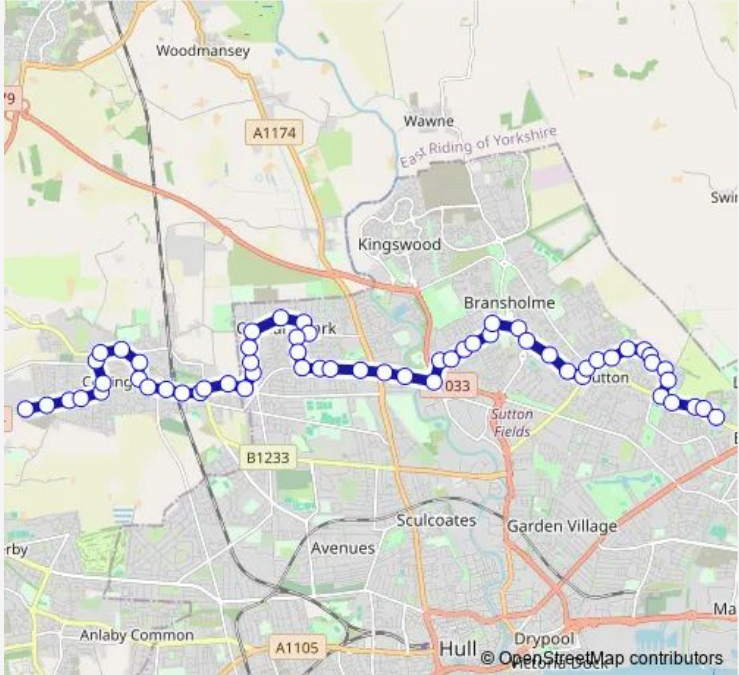

Bus 83 Castle Hill - Wilberforce College

[Go to website](#)

**Direction**  
 Cottingham Castle Road — Western Gales Way  
 59 stops  
[Open route schedule](#)

- Cottingham Castle Road
- Cottingham Castle Road
- Cottingham Southwood Rd
- Cottingham Southwood Rd
- Cottingham Southwood Rd
- Cottingham Baynard Avenue
- Cottingham West End Road
- Cottingham The Lawns
- Cottingham Northgate
- Cottingham King Street
- Cottingham King Street
- Cottingham Newgate Street
- Cottingham Thwaite Street
- Cottingham Thwaite Street
- Cottingham Thwaite Street
- Cottingham New Village Rd
- Cottingham Endyke Lane
- Ancourt
- Glencourt
- Courtland Road
- Danepark Road

Route schedule  
 Cottingham Castle Road — Western Gales Way

Monday	07:40
Tuesday	07:40
Wednesday	07:40
Thursday	07:40
Friday	07:40
Saturday	—
Sunday	—

Route info  
 Direction: Cottingham Castle Road  
 Stops: 59  
 Trip Duration: 0 hour 48 min

83 — Castle Hill - Wilberforce College **BusMaps**

Riby Court

Arctic Ranger

Pint & Pot

The Orchard Park

24th Avenue

14th Avenue

22nd Avenue