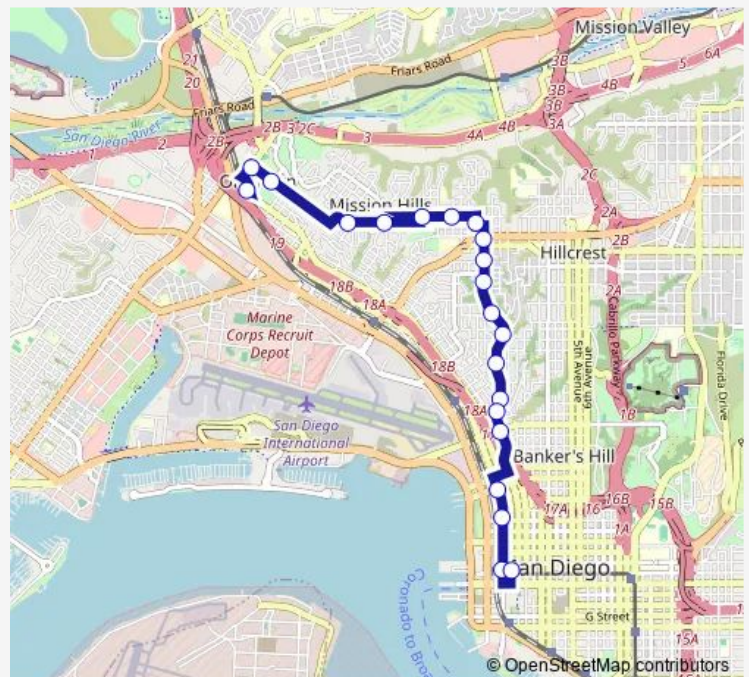

Thursday 06:11-17:48

Friday 06:11-17:48

Saturday —

Sunday —

Route info

Direction: Old Town Transit Center

Stops: 21

Trip Duration: 0 hour 28 min

83 — Downtown San Diego - Old Town

Direction

India St & C St — Old Town Transit Center

20 stops

[Open route schedule](#)

India St & C St

India St & Cedar St

State St & Kalmia St

Old Town Transit Center

Route schedule

India St & C St — Old Town Transit Center

Monday 06:34-18:29

Tuesday 06:34-18:29

Wednesday 06:34-18:29

Thursday 06:34-18:29

Friday 06:34-18:29