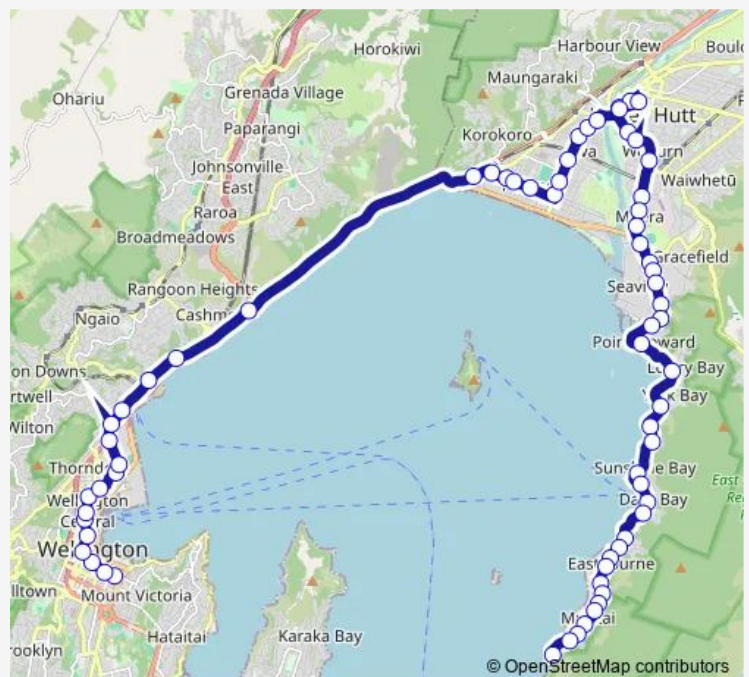

Monday 07:20-14:05

Tuesday 07:20-14:05

Wednesday 07:20-14:05

Thursday 07:20-14:05

Friday 07:20-14:05

Saturday —

Sunday —

Route info

Direction: Courtenay Place - Stop A

Stops: 66

Trip Duration: 1 hour 11 min

83 — Eastbourne - Lower Hutt - Petone - Wellington

Jackson Street at Britannia Street

Cuba Street opposite Heretaunga Street

Cuba Street at Weltec

Cuba Street at Bouverie Street

Cuba Street near Montague Street

Victoria Street at Alice Street (near 85)

Victoria Street at Alicetown Playground

Queens Drive opposite Riddiford Gardens

Lower Hutt - Centre City Plaza

Seaview Road (near 105)

Seaview Marina - Marine Drive

Point Howard

Marine Drive (near 139) (school stop)

Lowry Bay (near 230)

York Bay (near 305)

Mahina Bay - Rangiuru Road

Mahina Bay (near 445)