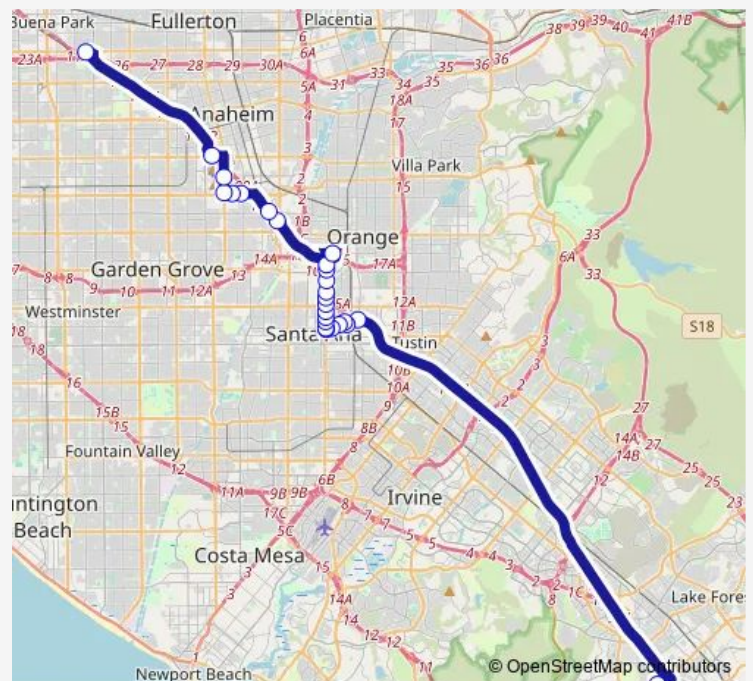

Main-Edgewood

Main-Memory

Main-Town AND Country

Route schedule

Laguna Hills Trans CTR Dock 5 — Fullerton Park AND Ride Dock 5

Monday 04:24-22:53

Tuesday 04:24-22:53

Wednesday 04:24-22:53

Thursday 04:24-22:53

Friday 04:24-22:53

Saturday 05:19-22:52

Sunday 05:06-23:00

Route info

Direction: Laguna Hills Trans CTR Dock 5

Stops: 30

Trip Duration: 1 hour 7 min

83 — Fullerton - Laguna Hills

LA Veta-Pepper

ANAHEIM-STATE COLLEGE

ANAHEIM-ORANGEWOOD

Katella-Anaheim

Katella-Clementine

Harbor-Katella

Harbor-East Shuttle Area

Direction: Fullerton Park AND Ride Dock 5

Stops: 30

Trip Duration: 1 hour 0 min

Santa ANA-Fuller

Paseo DE Valencia-EL Toro

Calle DE LA Plata-Paseo DE Valencia

Calle DE LA Louisa-Calle DE LA Plata

Calle DE LA Louisa-Health Center