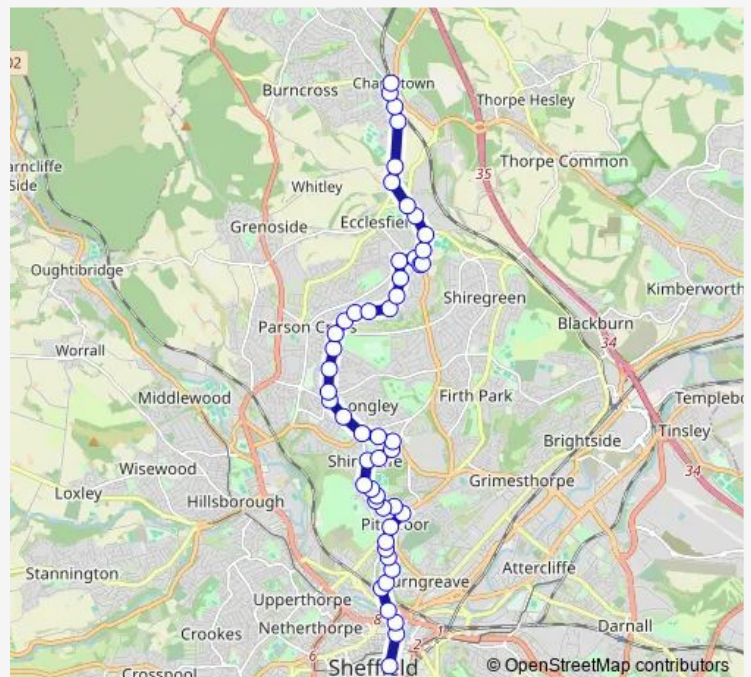

Direction

Arundel Gate/AG6 — Market Place/Lound Side

50 stops

[Open route schedule](#)

Arundel Gate/AG6

Waingate/CG13

Nursery Street/Johnson Street

Nursery Street/Spitalfields

Longley Avenue West/Fairbank Road

Norwood Avenue/Edensor Road

Route schedule

Arundel Gate/AG6 — Market Place/Lound Side

Monday 21:42-23:42

Tuesday 21:42-23:42

Wednesday 21:42-23:42

Thursday 21:42-23:42

Friday 21:42-23:42

Saturday 21:42-23:42

Sunday 05:42-23:42

Route info

Direction: Arundel Gate/AG6

Stops: 50

Trip Duration: 0 hour 38 min

83 — Ecclesfield - Bents Green

Friday 21:04-23:04

Saturday 21:04-23:04

Sunday 05:04-23:04

Route info

Direction: Market Place/Lound Side

Stops: 45

Trip Duration: 0 hour 36 min

Longley Avenue West/Musgrave Drive