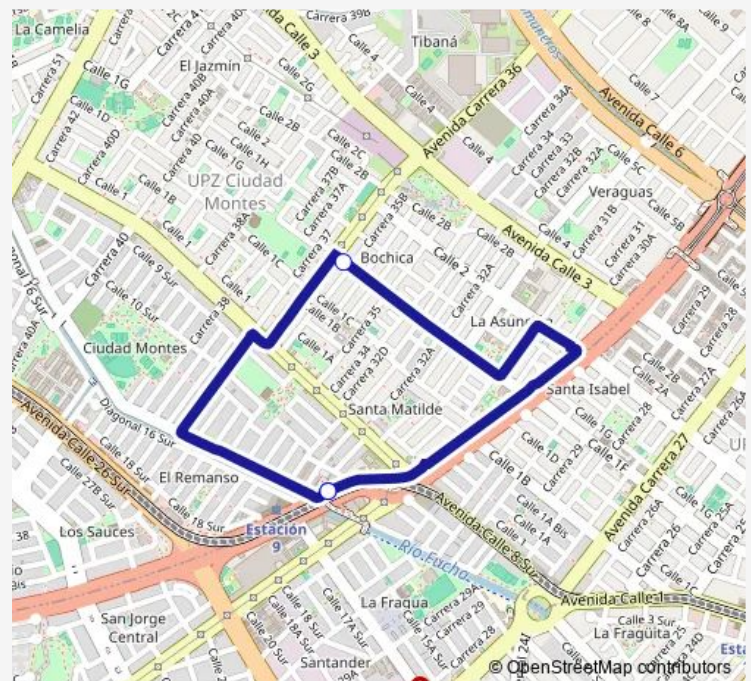

Bus G536 Est. Santa Isabel

[Go to website](#)

Direction

Auto Sur - CL 11 Sur — Auto Sur - CL 11 Sur

3 stops

[Open route schedule](#)

Auto Sur - CL 11 Sur

CL 1F - KR 35b

Auto Sur - CL 11 Sur

Route schedule

Auto Sur - CL 11 Sur — Auto Sur - CL 11 Sur

Monday	04:30-23:00
Tuesday	04:30-23:00
Wednesday	04:30-23:00
Thursday	04:30-23:00
Friday	04:30-23:00
Saturday	05:00-21:00
Sunday	06:00-20:00

Route info

Direction: Auto Sur - CL 11 Sur

Stops: 3

Trip Duration: 0 hour 17 min

G536 — Est. Santa Isabel

G536 Bus time schedules and route maps are available in an offline PDF at busmaps.com. Use the busmaps.com website to see live bus times, train schedule or subway schedule, and step-by-step directions for all public transit in Bogota