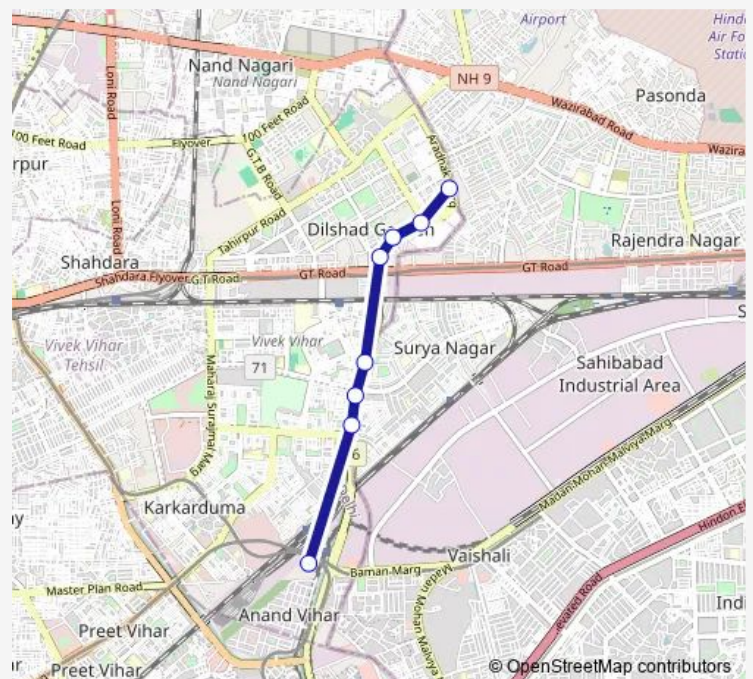

### Direction

Anand Vihar Isbt Terminal — New Seema Puri Depot Cluster

8 stops

[Open route schedule](#)

Anand Vihar Isbt Terminal

Ram Prastha Crossing

Ram Prastha Temple

Surya Nagar (Gazipur Road)

### Route schedule

Anand Vihar Isbt Terminal — New Seema Puri Depot Cluster

Monday 07:35-23:59

Tuesday 07:35-23:59

Wednesday 07:35-23:59

Thursday 07:35-23:59

Friday 07:35-23:59

Saturday 07:35-23:59

Sunday 07:35-23:59

### Route info

Direction: Anand Vihar Isbt Terminal

Stops: 8

Trip Duration: 0 hour 18 min

Bus time schedules and route maps are available in an offline PDF at [busmaps.com](https://busmaps.com). Use the [busmaps.com](https://busmaps.com) website to see live bus times, train schedule or subway schedule, and step-by-step directions for all public transit in New Delhi