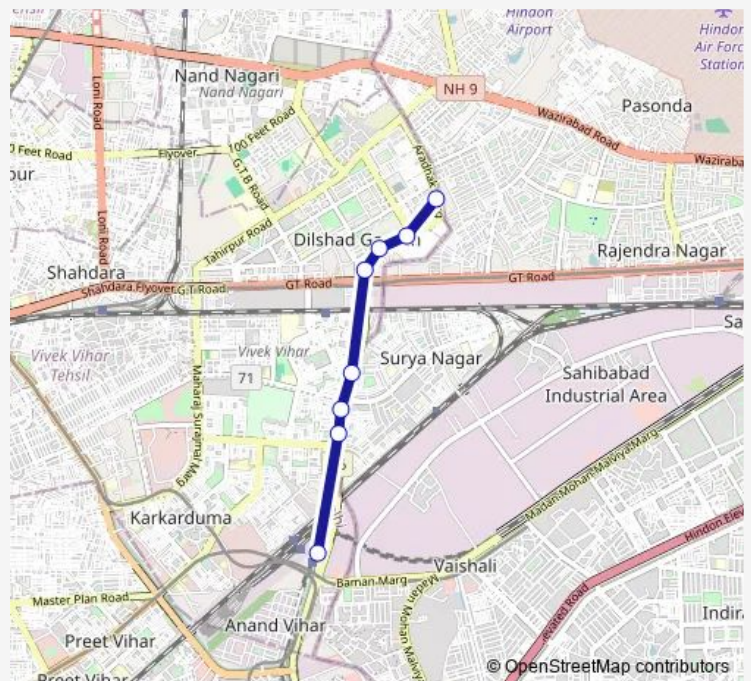

Bus 33linkstdown

[Go to website](#)

Direction

Anand Vihar Isbt Terminal — New Seema Puri Depot Cluster

8 stops

[Open route schedule](#)

Anand Vihar Isbt Terminal

Ram Prastha Crossing

Ram Prastha Temple

Surya Nagar

Shahdara Border

Jandk Pocket Dilshad Garden

Seemapuri Old

New Seema Puri Depot Cluster

Route schedule

Anand Vihar Isbt Terminal — New Seema Puri Depot Cluster

Monday 09:15-20:15

Tuesday 09:15-20:15

Wednesday 09:15-20:15

Thursday 09:15-20:15

Friday 09:15-20:15

Saturday 09:15-20:15

Sunday 09:15-20:15

Route info

Direction: Anand Vihar Isbt Terminal

Stops: 8

Trip Duration: 0 hour 17 min

Bus time schedules and route maps are available in an offline PDF at busmaps.com. Use the busmaps.com website to see live bus times, train schedule or subway schedule, and step-by-step directions for all public transit in New Delhi