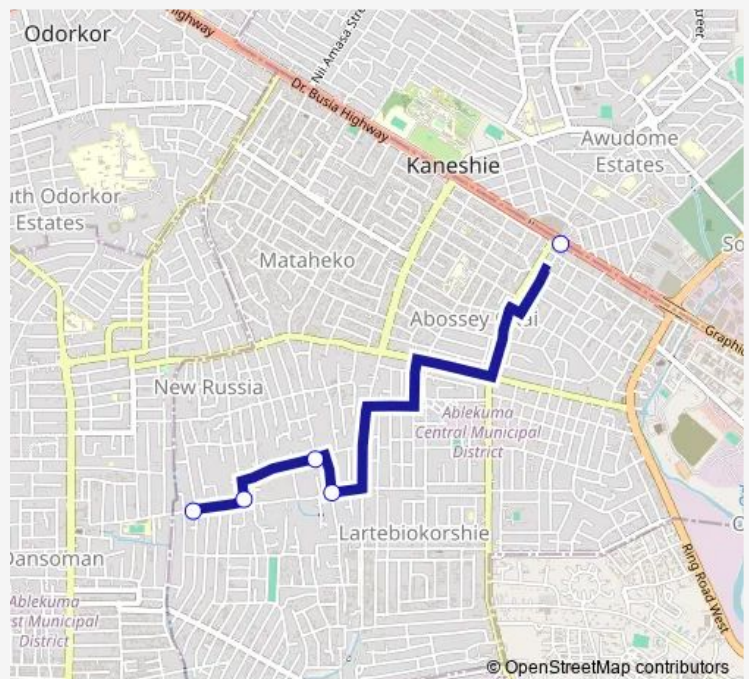

### Direction

Terminal Zamrara Line — Terminal Kaneshie Mkt Cmplx

5 stops

[Open route schedule](#)

Terminal Zamrara Line

Station 538

Market 995

Sukura Station

### Route schedule

Terminal Zamrara Line — Terminal Kaneshie Mkt Cmplx

Monday 14:53

Tuesday 14:53

Wednesday 14:53

Thursday 14:53

Friday 14:53

Saturday 14:53

### Route info

Direction: Terminal Zamrara Line

Stops: 5

Trip Duration: 0 hour 21 min

■ 538a — Zamrara Line to Kaneshie Mkt Cmplx

538a Bus time schedules and route maps are available in an offline PDF at [busmaps.com](https://busmaps.com). Use the [busmaps.com](https://busmaps.com) website to see live bus times, train schedule or subway schedule, and step-by-step directions for all public transit in Accra