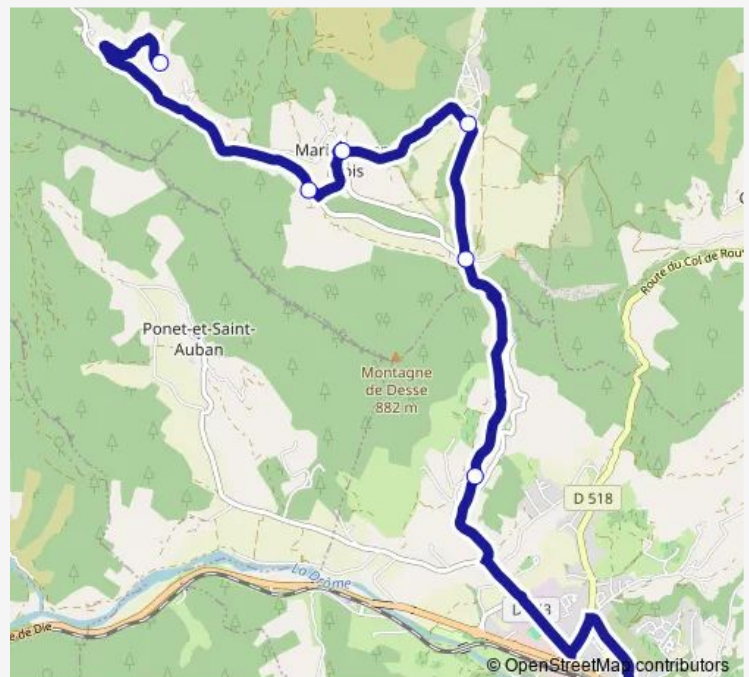

Village

LE Moulin

LA Croix

Route schedule

Cite Scolaire — LA Croix

Monday	17:30
Tuesday	17:30
Wednesday	12:10
Thursday	17:30
Friday	17:30
Saturday	—
Sunday	—

Route info

Direction: Cite Scolaire

Stops: 7

Trip Duration: 0 hour 35 min

Direction

LA Croix — Cite Scolaire

7 stops

[Open route schedule](#)

LA Croix

LE Moulin

Tuesday 07:15

Wednesday 07:15

Thursday 07:15

Friday 07:15

Saturday —

Sunday —

Route info

Direction: LA Croix

Tuesday 16:30

Wednesday —

Thursday 16:30

Friday 16:30

Saturday —

Sunday —

Route info

Direction: E Notre Dame