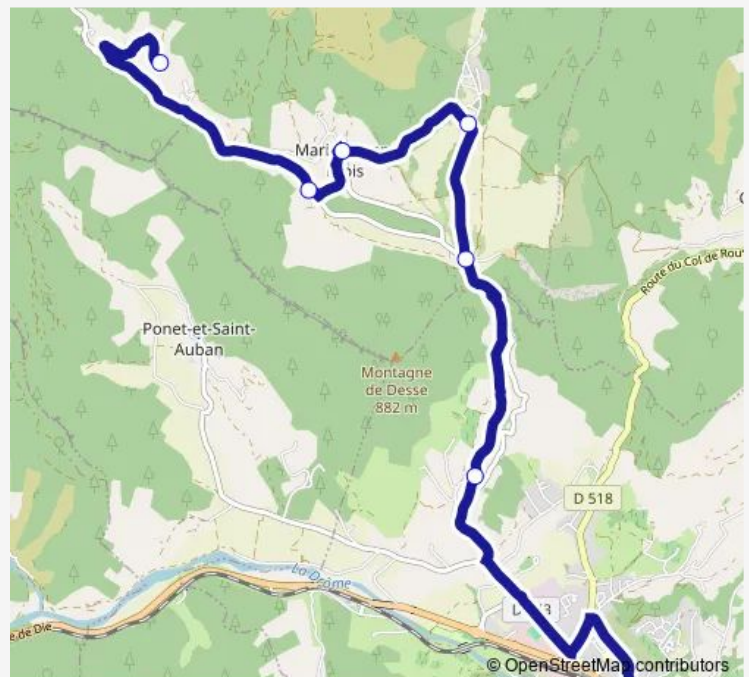

Thursday 17:30

Friday 17:30

Saturday —

Sunday —

Route info

Direction: Cite Scolaire

Stops: 7

Trip Duration: 0 hour 40 min

Direction

LA Croix — Cite Scolaire

7 stops

[Open route schedule](#)

LA Croix

LE Moulin

Village

LA Rollandiere

Thursday 07:15

Friday 07:15

Saturday —

Sunday —

Route info

Direction: LA Croix

Stops: 7

Trip Duration: 0 hour 35 min

Thursday 16:30

Friday 16:30

Saturday —

Sunday —

Route info

Direction: E Notre Dame

Stops: 7

Trip Duration: 0 hour 30 min