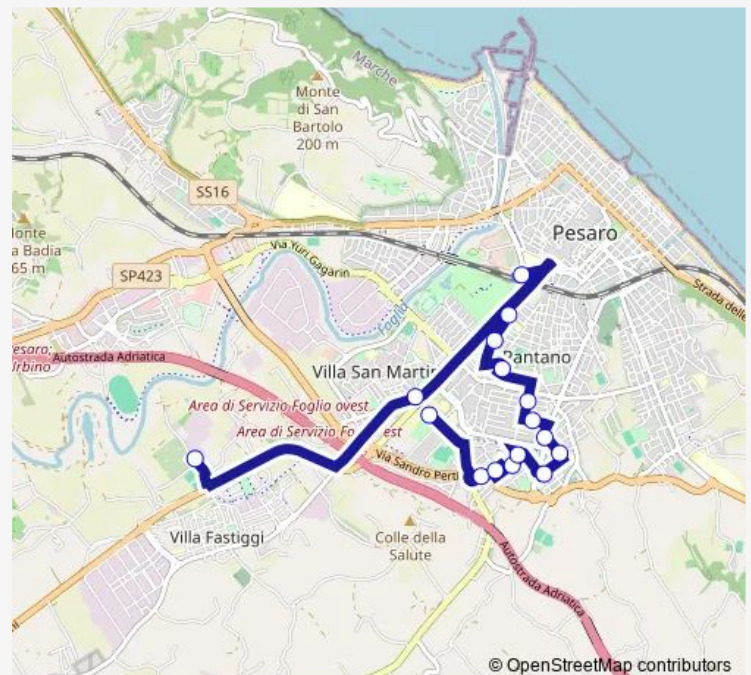

Baccelli ( Sc. Olivieri)

Costa 2 (C.Comm.)

Costa 1 (Miralfiore)

Pesaro Stazione (Bus+Fs)

D'Arezzo (Sottopasso)

Dei Canonici

Route schedule

Campus park (Nanterre) — Dei Canonici

Monday 07:38

Tuesday 07:38

Wednesday 07:38

Thursday —

Friday 07:38

Saturday 07:38

Sunday —

Route info

Direction: Campus park (Nanterre)

Stops: 16

Trip Duration: 0 hour 25 min

PI2 — P.Matteotti-Via Fratti-Chiusa di Ginestreto

PI2 Bus time schedules and route maps are available in an offline PDF at [busmaps.com](https://busmaps.com). Use the [busmaps.com](https://busmaps.com) website to see live bus times, train schedule or subway schedule, and step-by-step directions for all public transit in Pesaro