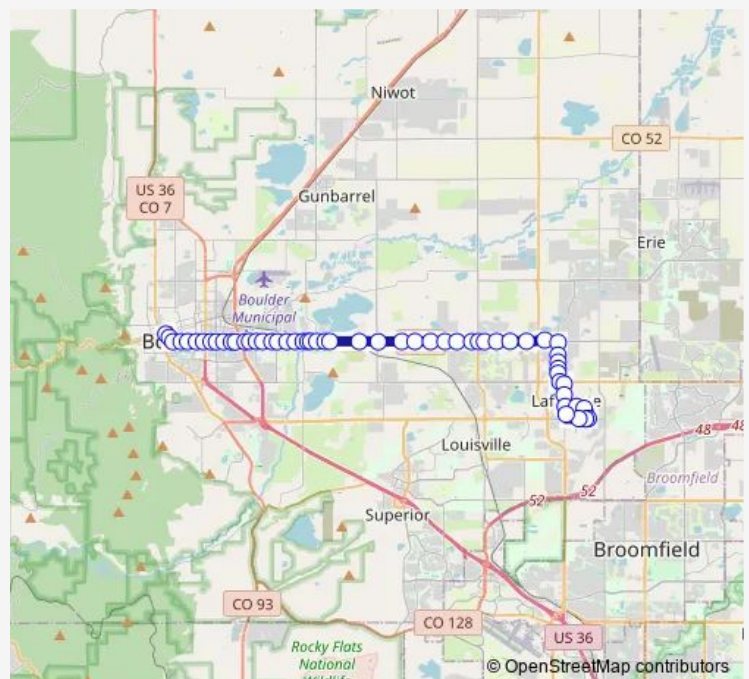

Arapahoe Rd & 75th St

Route schedule

Erie Community Center — Downtown Boulder Station Gate A

Monday 05:51-21:43

Tuesday 05:51-21:43

Wednesday 05:51-21:43

Thursday 05:51-21:43

Friday 05:51-21:43

Saturday 13:24-18:24

Sunday —

Route info

Direction: Erie Community Center

Stops: 46

Trip Duration: 0 hour 39 min

Jump — Boulder / Lafayette/ Erie

Arapahoe Rd & Valtec Ln

Arapahoe Rd & 65th St

6400 Block Arapahoe Rd

Arapahoe Ave & 63rd St

Arapahoe Ave & Cherryvale Rd

Arapahoe Ave & Old Tale Rd

5700 Block Arapahoe Ave

Arapahoe Ave & 55th St

Arapahoe Ave & Conestoga St

Arapahoe Ave & Commerce St

Arapahoe Ave & 48th St

Arapahoe Ave & Macarthur Dr

Arapahoe Ave & Foothills Pkwy Nearside

Arapahoe Ave & Foothills Pkwy Farside

Arapahoe Ave & 38th St

Arapahoe Ave & 33rd St

Arapahoe Ave & 30th St