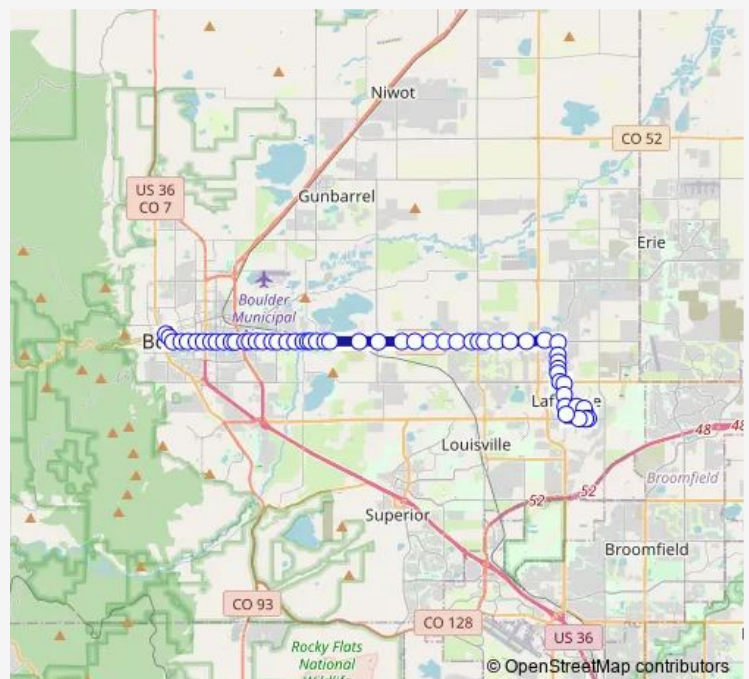

Arapahoe Rd & Forest Park Dr

Route schedule

Lafayette PnR Gate B — Downtown Boulder Station Gate E

Monday —

Tuesday —

Wednesday —

Thursday —

Friday —

Saturday 07:52-12:52

Sunday —

Route info

Direction: Lafayette PnR Gate B

Stops: 54

Trip Duration: 0 hour 40 min

Arapahoe Rd & N 95th St

Arapahoe Rd & Cross Creek Dr

Arapahoe Rd & Wicklow St

Arapahoe Rd & Park Lake Dr

Arapahoe Rd & Marshallville Ditch Rd

Arapahoe Rd & East Boulder Trail

Arapahoe Rd & Willow Creek Dr

Arapahoe Rd & 75th St

Arapahoe Rd & Valtec Ln

Arapahoe Rd & 65th St

6400 Block Arapahoe Rd

Arapahoe Ave & 63rd St

Arapahoe Ave & Cherryvale Rd

Arapahoe Ave & Old Tale Rd

5700 Block Arapahoe Ave

Arapahoe Ave & 55th St

Arapahoe Ave & Conestoga St

Arapahoe Ave & Commerce St