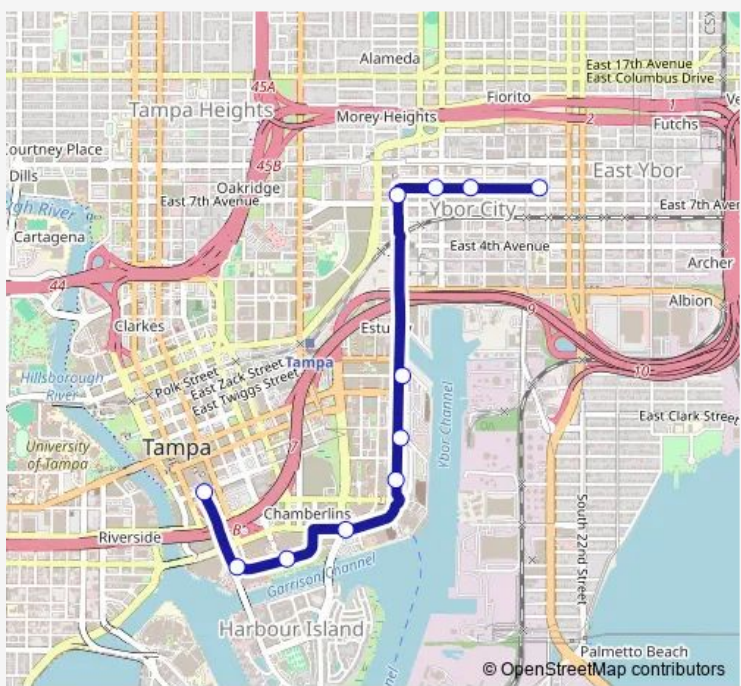

**Tram 800 Tampa Historic Streetcar**

[Go to website](#)

**Direction**  
 Centennial Park Station (#1) — Hattricks Station (#11)  
 11 stops  
[Open route schedule](#)

- Centennial Park Station (#1)
- Centro Ybor Station (#2)
- Streetcar Society Station (#3)
- Cadrecha Plaza Station (#4)
- Port Tampa Bay Station (#5)
- York Street Station (#6)
- The Florida Aquarium Station (#7)
- Amalie Arena Station (#8)
- Hsbc Station (#9)
- Dick Greco Plaza Station (#10)
- Hattricks Station (#11)

**Route schedule**  
 Centennial Park Station (#1) — Hattricks Station (#11)

Monday	06:49-23:05
Tuesday	06:49-23:05
Wednesday	06:49-23:05
Thursday	06:49-23:05
Friday	06:49-01:50 <sup>+1</sup>
Saturday	08:49-01:50 <sup>+1</sup>
Sunday	08:09-22:50

**Route info**  
 Direction: Centennial Park Station (#1)  
 Stops: 11  
 Trip Duration: 0 hour 20 min

800 — Tampa Historic Streetcar **BusMaps**

**Direction**

Hattricks Station (#11) — Centennial Park Station (#1)

Port Tampa Bay Station (#5)

Cadrecha Plaza Station (#4)

Streetcar Society Station (#3)

Centro Ybor Station (#2)

Centennial Park Station (#1)