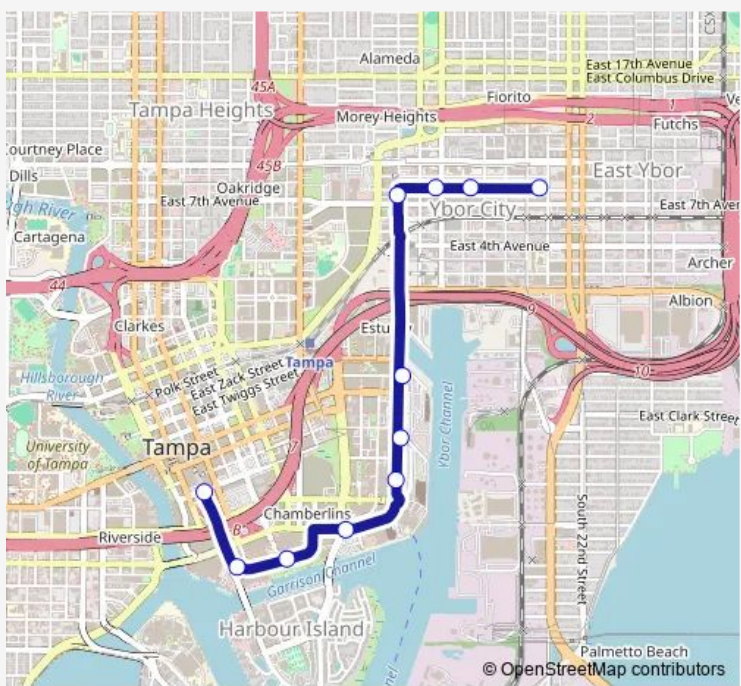

Tram 800 Tampa Historic Streetcar

[Go to website](#)

Direction
 Centennial Park Station (#1) — Hattricks Station (#11)
 11 stops
[Open route schedule](#)

- Centennial Park Station (#1)
- Centro Ybor Station (#2)
- Streetcar Society Station (#3)
- Cadrecha Plaza Station (#4)
- Port Tampa Bay Station (#5)
- York Street Station (#6)
- The Florida Aquarium Station (#7)
- Amalie Arena Station (#8)
- Hsbc Station (#9)
- Dick Greco Plaza Station (#10)
- Hattricks Station (#11)

Route schedule
 Centennial Park Station (#1) — Hattricks Station (#11)

Monday	06:49-23:05
Tuesday	06:49-23:05
Wednesday	06:49-23:05
Thursday	06:49-23:05
Friday	06:49-01:50 ⁺¹
Saturday	08:49-01:50 ⁺¹
Sunday	08:09-22:50

Route info
 Direction: Centennial Park Station (#1)
 Stops: 11
 Trip Duration: 0 hour 20 min

Direction

Hatricks Station (#11) — Centennial Park Station (#1)

11 stops

[Open route schedule](#)

Hatricks Station (#11)

Dick Greco Plaza Station (#10)

Hsbc Station (#9)

Amalie Arena Station (#8)

The Florida Aquarium Station (#7)

York Street Station (#6)

Port Tampa Bay Station (#5)

Cadrecha Plaza Station (#4)

Streetcar Society Station (#3)