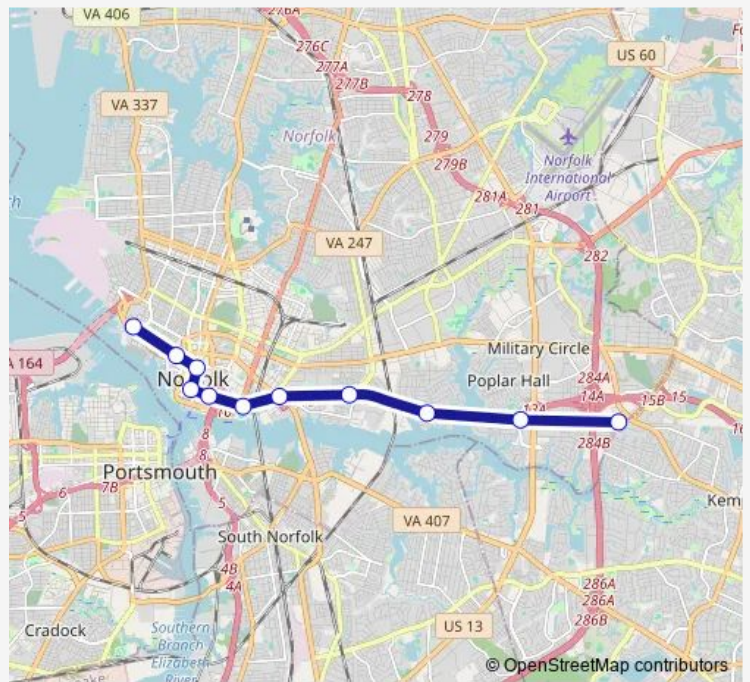

**Tram 800 Light Rail Tide**

[Go to website](#)

**Direction**  
 Newtown Road Station — Evmc Fort Norfolk Station  
 11 stops  
[Open route schedule](#)

- Newtown Road Station
- Military Highway Station
- Ingleside Road Station
- Ballentine Broad Creek Station
- NSU Station
- Harbor Park Station
- Civic Plaza Station
- Macarthur Square Station
- Monticello
- York Street Freemason Station
- Evmc Fort Norfolk Station

Route schedule  
 Newtown Road Station — Evmc Fort Norfolk Station

Monday	05:34-23:00
Tuesday	05:34-23:00
Wednesday	05:34-23:00
Thursday	05:34-23:00
Friday	05:34-23:00
Saturday	05:34-23:00
Sunday	05:34-23:00

Route info  
 Direction: Newtown Road Station  
 Stops: 11  
 Trip Duration: 0 hour 26 min

**Direction**

Evmc Fort Norfolk Station — Newtown Road Station

11 stops

[Open route schedule](#)

Evmc Fort Norfolk Station

York Street Freemason Station

Monticello

Macarthur Square Station

Civic Plaza Station

Harbor Park Station

NSU Station

Ballentine Broad Creek Station

Ingleside Road Station