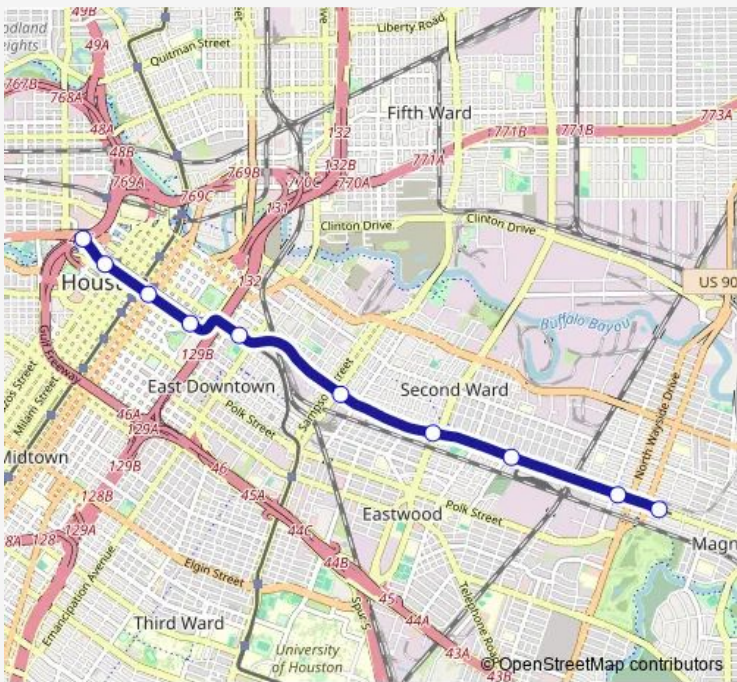

Tram 800 Metrorail Green Line

[Go to website](#)

Direction
 Magnolia Park Transit Center WB — Dwntwn Line End (No Service)
 10 stops
[Open route schedule](#)

- Magnolia Park Transit Center WB
- Cesar Chavez / 67Th St WB
- Altic / Howard Hughes WB
- Lockwood / Eastwood WB
- Coffee Plant / 2Nd Ward WB
- Eado Stadium Stn WB
- Convention District Capitol WB
- Central Station Capitol WB
- Theater District Capitol WB
- Dwntwn Line End (No Service)

Route schedule
 Magnolia Park Transit Center WB — Dwntwn Line End (No Service)

Monday	03:30-00:14 ⁺¹
Tuesday	03:30-00:14 ⁺¹
Wednesday	03:30-00:14 ⁺¹
Thursday	03:30-00:14 ⁺¹
Friday	03:30-00:14 ⁺¹
Saturday	03:27-00:41 ⁺¹
Sunday	03:27-00:41 ⁺¹

Route info
 Direction: Magnolia Park Transit Center WB
 Stops: 10
 Trip Duration: 0 hour 24 min

Direction

Dwntwn Line End (No Service) — Magnolia Park Transit Center EB

10 stops

[Open route schedule](#)

Dwntwn Line End (No Service)

Route info

Direction: Dwntwn Line End (No Service)

Stops: 10

Trip Duration: 0 hour 23 min

800 Tram time schedules and route maps are available in an offline PDF at busmaps.com. Use the busmaps.com website to see live bus times, train schedule or subway schedule, and step-by-step directions for all public transit in Houston