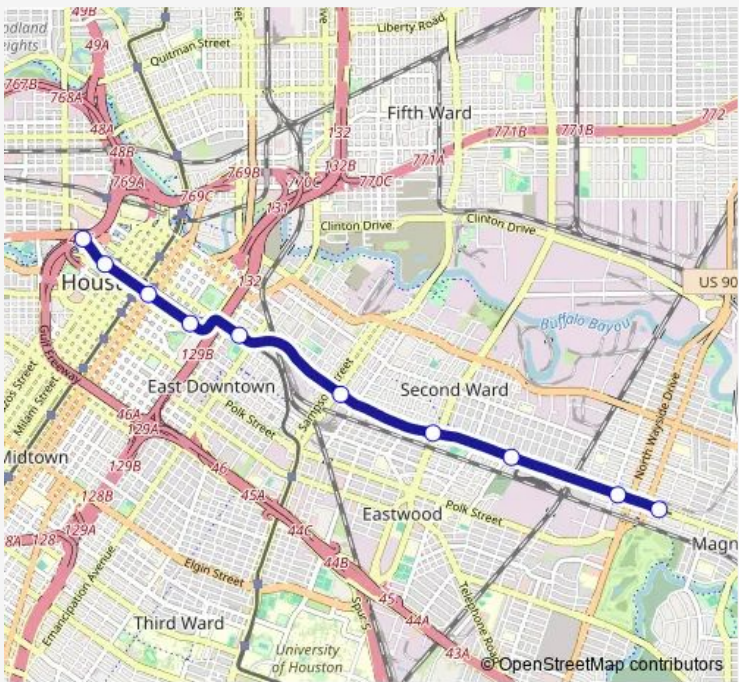

Tram 800 Metrorail Green Line

[Go to website](#)

**Direction**  
 Magnolia Park Transit Center Wb — Dwntwn Line End (No Service)

10 stops

[Open route schedule](#)

- Magnolia Park Transit Center Wb
- Cesar Chavez / 67th St Wb
- Altic / Howard Hughes Wb
- Lockwood / Eastwood Wb
- Coffee Plant / 2Nd Ward Wb
- Eado Stadium Stn Wb
- Convention District Capitol Wb
- Central Station Capitol Wb
- Theater District Capitol Wb
- Dwntwn Line End (No Service)

Route schedule

Magnolia Park Transit Center Wb — Dwntwn Line End (No Service)

Monday	03:30-00:14 <sup>+1</sup>
Tuesday	03:30-00:14 <sup>+1</sup>
Wednesday	03:30-00:14 <sup>+1</sup>
Thursday	03:30-00:14 <sup>+1</sup>
Friday	03:30-00:14 <sup>+1</sup>
Saturday	03:27-00:41 <sup>+1</sup>
Sunday	03:27-00:41 <sup>+1</sup>

Route info

Direction: Magnolia Park Transit Center Wb

Stops: 10

Trip Duration: 0 hour 24 min

**Direction**

Dwntwn Line End (No Service) — Magnolia Park Transit Center Eb

10 stops

[Open route schedule](#)

Dwntwn Line End (No Service)

Theater District Rusk Eb

Central Station Rusk Eb

Convention District Rusk Eb

Eado / Stadium Stn Eb

Coffee Plant / 2Nd Ward Eb

Lockwood / Eastwood Eb

Altic / Howard Hughes Eb