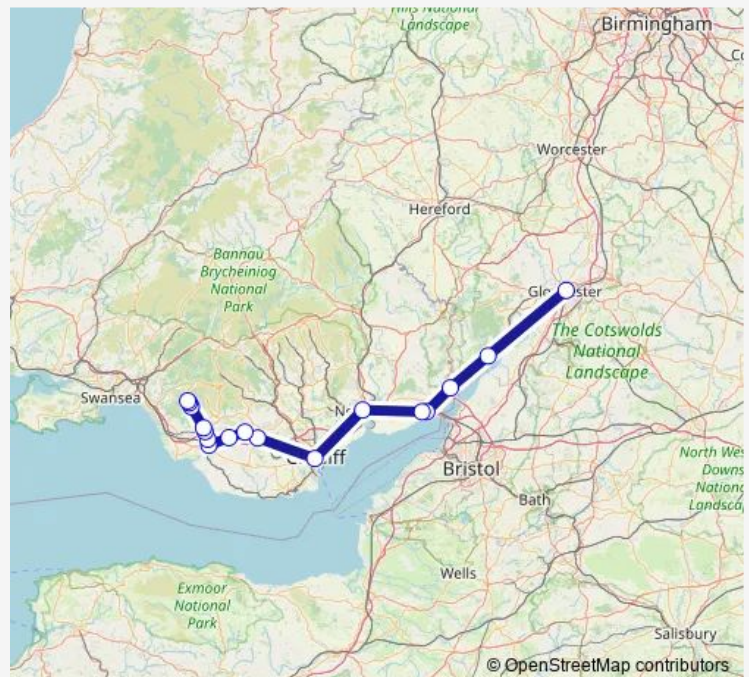

Severn Tunnel Junction

Newport (S Wales)

Cardiff Central

Pontyclun

Llanharan

Pencoed

Bridgend

Wildmill

### Route schedule

Gloucester — Maesteg

Monday 11:00-20:00

Tuesday 11:00-20:00

Wednesday 11:00-20:00

Thursday 11:00-20:00

Friday 11:00-20:00

Saturday 07:57-18:58

### Route info

Direction: Gloucester

Stops: 17

Trip Duration: 2 hour 18 min

■ Aw:Gcr->Mst — AW train service from GCR to Mst

Aw:Gcr->Mst Rail time schedules and route maps are available in an offline PDF at [busmaps.com](https://busmaps.com). Use the [busmaps.com](https://busmaps.com) website to see live bus times, train schedule or subway schedule, and step-by-step directions for all public transit in Bridgend