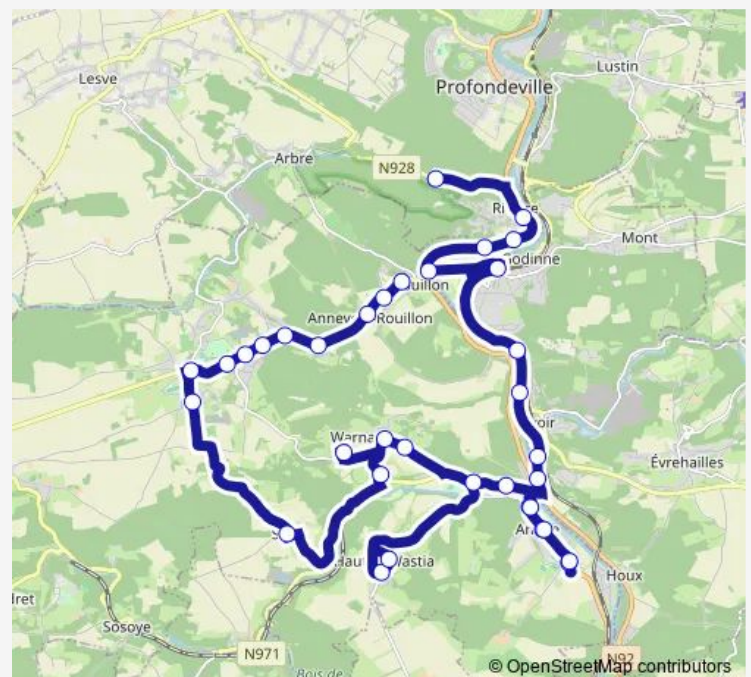

Anhee Route de Maredsous

Anhee Place

Anhee Rue Ste-Barbe

Anhee Rue Ste-Barbe

Anhee Place

Anhee Route de Maredsous

Warnant Rue du Moulin

Warnant Moulins

Thursday 16:39-16:59

Friday 16:39-16:59

Saturday —

Sunday —

Route info

Direction: Profondeville Burnot collège S.-C.

Stops: 35

Trip Duration: 0 hour 58 min

92/2 — Proxibus d'Anhée

Warnant Maison de pierres

Warnant Eglise

Warnant Station

Salet Eglise

Bioul Route de Salet

Bioul Place

Bioul Route de Warnant

Thursday 07:17-07:33

Friday 07:17-07:33

Saturday —

Sunday —

Route info

Direction: Annevoie Jardins d'Annevoie

Stops: 35

Trip Duration: 0 hour 58 min