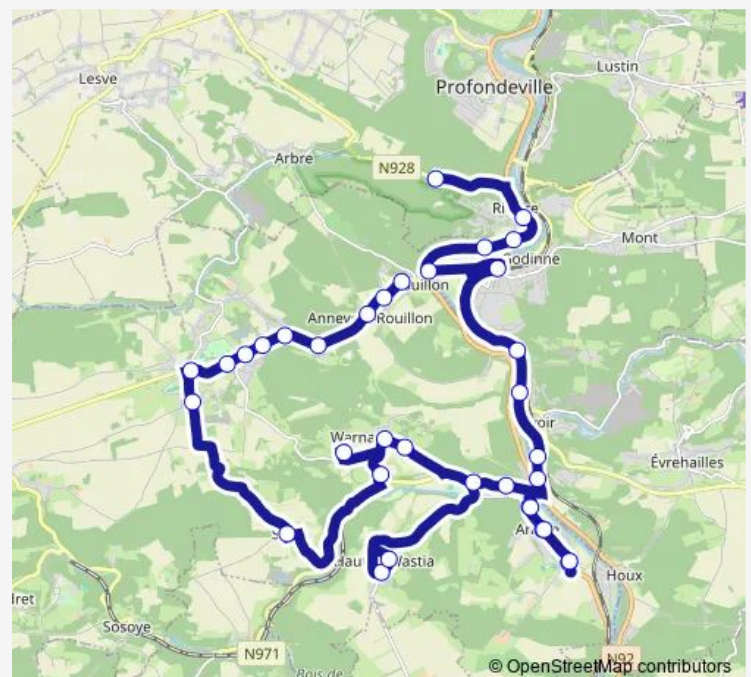

Anhee Route de Maredsous

Anhee Place

Anhee Rue Ste-Barbe

Anhee Rue Ste-Barbe

Anhee Place

Anhee Route de Maredsous

Warnant Rue du Moulin

Warnant Moulins

Thursday 16:59-16:39

Friday 16:59-16:39

Saturday —

Sunday —

Route info

Direction: Profondeville Burnot collège S.-C.

Stops: 35

Trip Duration: 0 hour 58 min

92/2 — Proxibus d'Anhée

Warnant Maison de pierres

Warnant Eglise

Warnant Station

Salet Eglise

Bioul Route de Salet

Bioul Place

Bioul Route de Warnant

Thursday 07:17-07:33

Friday 07:17-07:33

Saturday —

Sunday —

Route info

Direction: Annevoie Jardins d'Annevoie

Stops: 35

Trip Duration: 0 hour 58 min